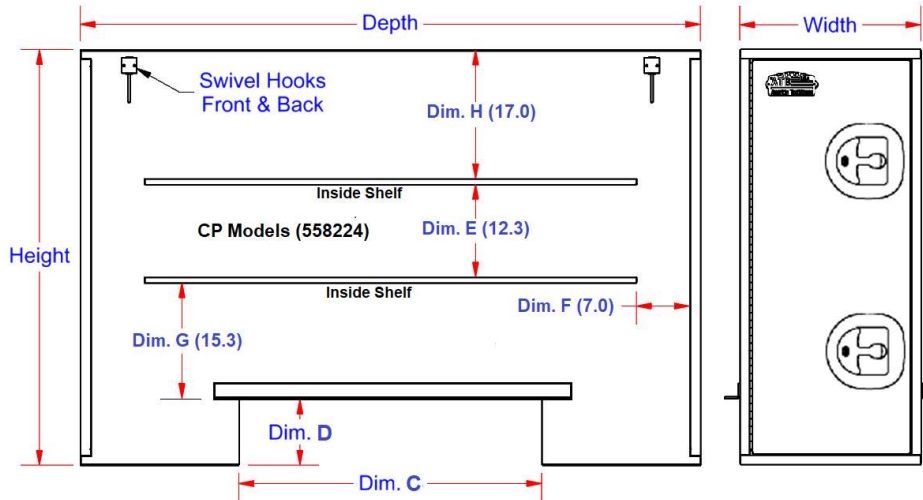

### Description

- An engineered steel or aluminum construction
- Fully seam welded on all seams and corners
- Stainless steel continuous hinge on full length of door
- Channel braced reinforced door with gas springs
- Lockable SS Dolphin Tail HD adjustable T-handle latch
- Built-in frame mounting rails for easy installation
- Rain gutter and automotive type weather seal
- Stationary shelves and two J-hooks on either side
- Optional drawers in box available
- Zinc epoxy primer with MR powder baked topcoat finish
- Mounting kit not included: Kit available M3450C

Single Door (Standard)

Double Door (Optional)

Note: Powder Coated Color Finish - Add or Coded at end of part number: BX = Black and WX = White (WX)

No.	Model Number	Material	Height (in.)	Depth (in.)	Width (in.)	Dim. C (in.)	Dim. D (in.)	Dim. E (in.)	Dim. G (in.)	Dim. H (in.)	Weight (lb.)
1.	A-CP52-558224S-S	10g Aluminum	55	82	24	40	8.75	12.3	15.3	17.0	298
2.	A-CP52-558524S-S	10g Aluminum	57	85	24	40	8.75	12.3	17.3	17.0	312
3.	A-CP52-579524S-S	10g Aluminum	57	95	24	40	8.75	12.3	17.3	17.0	348
4.	A-CP52-629524S-S	10g Aluminum	62	95	24	40	16.75	12.3	22.3	17.0	390
5.	A-CP52-729624S-S	10g Aluminum	72	96	24	40	16.75	14.3	24.3	21.0	424
6.	S-CP42-558224S-BX	14g Steel	55	82	24	40	8.75	12.3	15.3	17.0	528
7.	S-CP42-578524S-BX	14g Steel	57	85	24	40	8.75	12.3	17.3	17.0	545
8.	S-CP42-579524S-BX	14/12g Steel	57	95	24	40	8.75	12.3	17.3	17.0	645
9.	S-CP42-629524S-BX	14/12g Steel	62	95	24	40	16.75	12.3	22.3	17.0	675
10.	S-CP42-729624S-BX	14/12g Steel	72	96	24	40	16.75	14.3	24.3	21.0	739