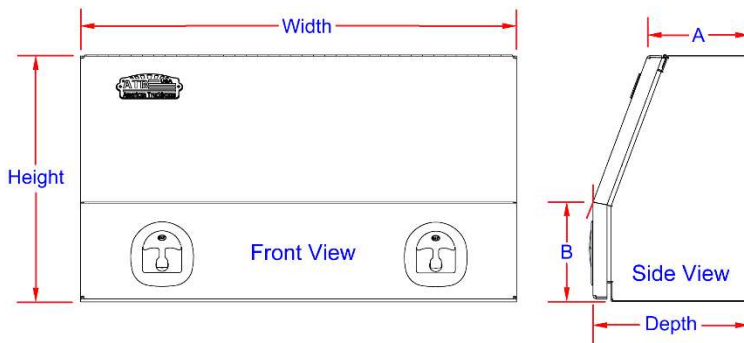

Note: Powder Coated Color Finish - Add or Coded at end of part number: BX = Black and WX = White (WX)

No.	Model Number	Height (in.)	Depth (in.)	Width (in.)	Depth "A" (in.)	Bottom Height "B" (in.)	Top Opening Height (in.)	Door Opening Width (in.)	Weight (lb.)
1.	A-SU41-211436S-T	21	14	36	9.0	7.5	10-1/2	32-1/2	42
2.	A-SU41-211448S-T	21	14	48	9.0	7.5	10-1/2	44-1/2	56
3.	A-SU41-211460S-T	21	14	60	9.0	7.5	10-1/2	56-1/2	68
4.	A-SU41-211472S-T	21	14	72	9.0	7.5	10-1/2	68-1/2	80
5.	A-SU41-211482S-T	21	14	82	9.0	7.5	10-1/2	78-1/2	92
6.	A-SU41-211488S-T	21	14	88	9.0	7.5	10-1/2	84-1/2	98
7.	A-SU41-211648S-T	21	16	48	11.0	7.5	10-1/2	44-1/2	60
8.	A-SU41-211660S-T	21	16	60	11.0	7.5	10-1/2	56-1/2	73
9.	A-SU41-211672S-T	21	16	72	11.0	7.5	10-1/2	68-1/2	87
10.	A-SU41-282048S-T	28	20	48	13.0	9.75	15-1/2	44-1/2	76
11.	A-SU41-282060S-T	28	20	60	13.0	9.75	15-1/2	56-1/2	94
12.	A-SU41-282072S-T	28	20	72	13.0	9.75	15-1/2	68-1/2	112
13.	A-SU41-211482D-T	21	14	82	9.0	7.5	10-1/2	37-1/2	96
14.	A-SU41-211488D-T	21	14	88	9.0	7.5	10-1/2	40-1/2	102
15.	A-SU41-211490D-T	21	14	90	9.0	7.5	10-1/2	41-1/2	106
16.	A-SU41-211494D-T	21	14	94	9.0	7.5	10-1/2	43-1/2	110
17.	A-SU41-211682D-T	21	16	82	11.0	7.5	10-1/2	37-1/2	102
18.	A-SU41-211688D-T	21	16	88	11.0	7.5	10-1/2	40-1/2	110
19.	A-SU41-211690D-T	21	16	90	11.0	7.5	10-1/2	41-1/2	116
20.	A-SU41-211694D-T	21	19	94	11.0	7.5	10-1/2	43-1/2	122