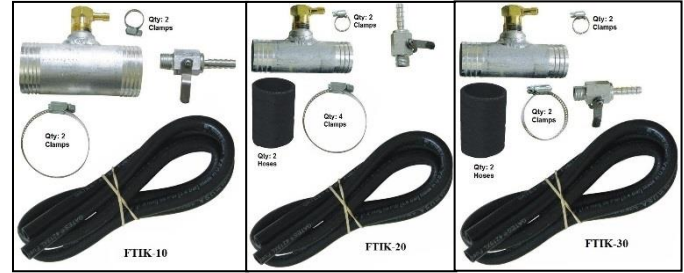

Fuel Tank Accessories

Fuel Accessories and tanks installation kits are designed to connect to your ATB fuel tanks and to truck fuel fill hose. Intended for diesel fuel only.

Description

- Includes - fitting, hoses, and clamps
- Fuel Supply Installation Kits

No.	Part Number	Trucks	Fill Line Size	Weight (lbs.)
1.	FK1-10	Chevy/GMC 2010 & Older Models	2.00	2.0
2.	FK1-20	Ford - Dodge 2012 & Older - Chevy/GMC 2011 & Newer	1-1/2	2.0
3.	FK1-30	Dodge 2013 & Newer Models	1-3/4	2.0

Accessories					
No.	Part Number	Description	Line Size (in.)	Model	Weight (lbs.)
4.	TFC21-AV-A	Aluminum Fuel Filler Cap Assembly	2.0"	N/A	N/A
5.	FN20-02-SS	Nipple Stainless Steel 2" x 2"	2.0"	N/A	N/A
6.	TPG-15-12-AA	Fuel Gear Pump 15 GPM 12-Volt -Auto	1.0"	M-150S-AU	26
7.	TPG-18-12-AA	Fuel Gear Pump 18 GPM 12-Volt -Auto	1.0"	M-180S-AU	28
8.	TPG-25-12-AA	Fuel Gear Pump 25 GPM 12-Volt -Auto	1.0"	V25-012AD	54
9.	TMF-30-10-A	GPI Fuel Flow Meter 3-30 GPM	1.0 NPT	113255-1	N/A
10.	FSN10-04-ZA	Swivel 360 deg. for Fuel Pump Nozzle	1.0 NPT	ATB	N/A
11.	TRV04-3M-BR	Rollover Valve Assembly	3/8" NPT		N/A
12.	TRV05-3M-BR	Rollover Valve Assembly	1/2" NPT		N/A

TGLS Series = Tank Level Gauges.

Description

- Designed for top mounting
- Easy to read fractional side dial gauge
- Gauges full depth of tank

No.	Part Number	Description	Line Size (in.)	Model	Weight (lbs.)
1.	TGLS-15-P18	Spiral Level Gauge-18" Tank Height	1.5 NPT	ATB	N/A
2.	TGLS-15-P20	Spiral Level Gauge-20" Tank Height	1.5 NPT	ATB	N/A
3.	TGLS-15-P24	Spiral Level Gauge-24" Tank Height	1.5 NPT	ATB	N/A
4.	TGLS-15-P26	Spiral Level Gauge-26" Tank Height	1.5 NPT	ATB	N/A