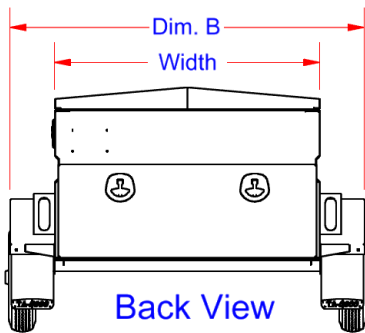

Description

- An engineered aluminum construction
- Fully seam welded on all seams and corners
- Stainless steel continuous hinge on full length of lid
- Top open lid with gas springs
- Lockable stainless-steel latch with smooth rotary action
- Adjustable full-length lock striker for positive weather seal
- Optional top rack – with tie down holes: RSM Series
- LED lights
- Torflex axles with aluminum wheels
- Drawer storage compartment for tools and gear organization on larger models.
- Heavy duty slides for easy pull out

A-TP51H-367265S-S

Side View

Back View

No.	Axel Size	Model
1.	250	A
2.	500	B
3.	750	C
4.	1000	D
5.	1250	E
6.	1500	F
7.	1750	G
8.	2000	H
9.	2250	I
10.	2500	J

ATB

A-RSM61 Rails - Top Mount

Note: Measurements and weight may vary and will change with trailer design and added options.

No.	Model Number	Material (gauge)	Height (in.)	Length (in.)	Width (in.)	Dim. A	Dim. B	Dim. C	Axles (lbs.)	Wheel Base C/C	Tire (size)	Drawers (Optional)	Weight (lb.)
1.	A-TP50C-304858S-S	1/8" - 3/16	30	48	58	45	67	94	C-T750	64	145/12	No	345
2.	A-TP50C-364858S-S	1/8" - 3/16	36	48	58	52	67	94	C-T750	64	145/12	No	362
3.	A-TP50E-366065S-S	1/8" - 3/16	36	60	65	54	77	112	E-T1250	68	225/75-15	No	410
4.	A-TP50H-367265S-S	1/8" - 3/16	36	72	65	54	77	124	H-T2000	68	225/75-15	No	440
5.	A-TP50H-368465S-S	1/8" - 3/16	36	84	65	54	77	136	H-T2000	68	225/75-15	No	490
6.	A-TP50J-429665S-S	1/8" - 3/16	42	96	65	60	77	148	J-T2500	68	225/75-15	No	560
7.	A-TP51H-367265S-S	1/8" - 3/16	36	72	65	54	77	126	H-T2000	68	225/75-15	Back	492
8.	A-TP51J-429665S-S	1/8" - 3/16	42	96	65	60	77	150	J-T2500	68	225/75-15	Back	615
9.	A-TP55E-368465S-S	1/8" - 3/16	36	84	65	54	77	138	H-T2000	68	225/75-15	3-Back/Sides	614
10.	A-TP55J-429665S-S	1/8" - 3/16	42	96	65	60	77	150	J-T2500	68	225/75-15	3-Back/Sides	745