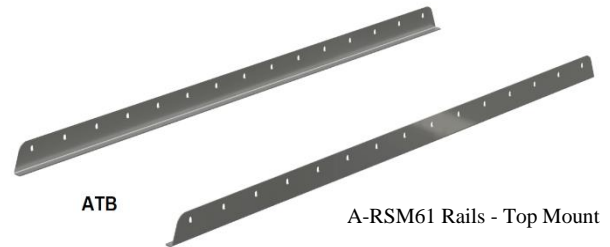

Description

- An engineered aluminum construction
- Fully seam welded on all seams and corners
- Stainless steel continuous hinge on full length of lid
- Top open lid with gas springs
- Lockable stainless-steel latch with smooth rotary action
- Adjustable full-length lock striker for positive weather seal
- Optional top rack – with tie down holes: RSM Series
- LED lights
- Torflex axles with aluminum wheels
- Drawer storage compartment for tools and gear organization on larger models.
- Heavy duty slides for easy pull out

A-TP51H-367265S-S

Side View

Back View

No.	Axel Size	Model
1.	250	A
2.	500	B
3.	750	C
4.	1000	D
5.	1250	E
6.	1500	F
7.	1750	G
8.	2000	H
9.	2250	I
10.	2500	J

ATB

A-RSM61 Rails - Top Mount

Note: Measurements and weight may vary and will change with trailer design and added options.

No.	Model Number	Material (gauge)	Height (in.)	Length (in.)	Width (in.)	Dim. A	Dim. B	Dim. C	Axles (lbs.)	Wheel Base C/C	Tire (size)	Drawers (Optional)	Weight (lb.)
1.	A-TP50C-304858S-S	1/8" - 3/16	30	48	58	45	67	94	C-T750	64	145/12	No	345
2.	A-TP50C-364858S-S	1/8" - 3/16	36	48	58	52	67	94	C-T750	64	145/12	No	362
3.	A-TP50E-366065S-S	1/8" - 3/16	36	60	65	54	77	112	E-T1250	68	225/75-15	No	410
4.	A-TP50H-367265S-S	1/8" - 3/16	36	72	65	54	77	124	H-T2000	68	225/75-15	No	440
5.	A-TP50H-368465S-S	1/8" - 3/16	36	84	65	54	77	136	H-T2000	68	225/75-15	No	490
6.	A-TP50J-429665S-S	1/8" - 3/16	42	96	65	60	77	148	J-T2500	68	225/75-15	No	560
7.	A-TP51H-367265S-S	1/8" - 3/16	36	72	65	54	77	126	H-T2000	68	225/75-15	Back	492
8.	A-TP51J-429665S-S	1/8" - 3/16	42	96	65	60	77	150	J-T2500	68	225/75-15	Back	615
9.	A-TP55E-368465S-S	1/8" - 3/16	36	84	65	54	77	138	H-T2000	68	225/75-15	3-Back/Sides	614
10.	A-TP55J-429665S-S	1/8" - 3/16	42	96	65	60	77	150	J-T2500	68	225/75-15	3-Back/Sides	745