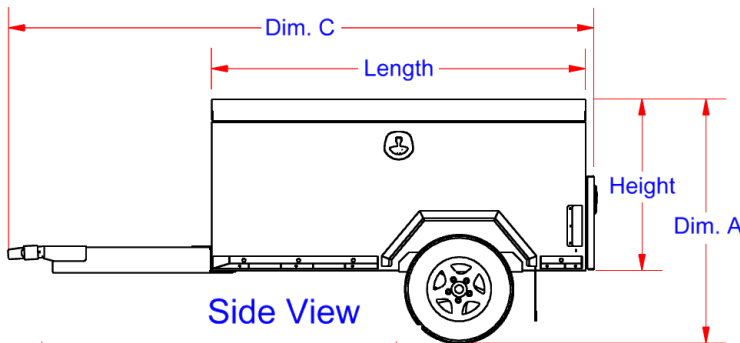

Description

- An engineered aluminum construction
- Fully seam welded on all seams and corners
- Stainless steel continuous hinge on full length of lid
- Top open lid with gas springs
- Lockable stainless-steel latch with smooth rotary action
- Adjustable full-length lock striker for positive weather seal
- Optional top rack – with tie down holes: RSM Series
- LED lights
- Torflex axles with aluminum wheels
- Drawer storage compartment for tools and gear organization on larger models.
- Heavy duty slides for easy pull out

A-TP51H-367265S-S

Side View

Back View

No.	Axel Size	Model
1.	250	A
2.	500	B
3.	750	C
4.	1000	D
5.	1250	E
6.	1500	F
7.	1750	G
8.	2000	H
9.	2250	I
10.	2500	J

ATB

A-RSM61 Rails - Top Mount

Note: Measurements and weight may vary and will change with trailer design and added options.

No.	Model Number	Material (gauge)	Height (in.)	Length (in.)	Width (in.)	Dim. A	Dim. B	Dim. C	Axles (lbs.)	Wheel Base C/C	Tire (size)	Drawers (Optional)	Weight (lb.)
1.	A-TP50C-304858S-S	1/8" - 3/16	30	48	58	45	67	94	C-T750	64	145/12	No	345
2.	A-TP50C-364858S-S	1/8" - 3/16	36	48	58	52	67	94	C-T750	64	145/12	No	362
3.	A-TP50E-366065S-S	1/8" - 3/16	36	60	65	54	77	112	E-T1250	68	225/75-15	No	410
4.	A-TP50H-367265S-S	1/8" - 3/16	36	72	65	54	77	124	H-T2000	68	225/75-15	No	440
5.	A-TP50H-368465S-S	1/8" - 3/16	36	84	65	54	77	136	H-T2000	68	225/75-15	No	490
6.	A-TP50J-429665S-S	1/8" - 3/16	42	96	65	60	77	148	J-T2500	68	225/75-15	No	560
7.	A-TP51H-367265S-S	1/8" - 3/16	36	72	65	54	77	126	H-T2000	68	225/75-15	Back	492
8.	A-TP51J-429665S-S	1/8" - 3/16	42	96	65	60	77	150	J-T2500	68	225/75-15	Back	615
9.	A-TP55E-368465S-S	1/8" - 3/16	36	84	65	54	77	138	H-T2000	68	225/75-15	3-Back/Sides	614
10.	A-TP55J-429665S-S	1/8" - 3/16	42	96	65	60	77	150	J-T2500	68	225/75-15	3-Back/Sides	745