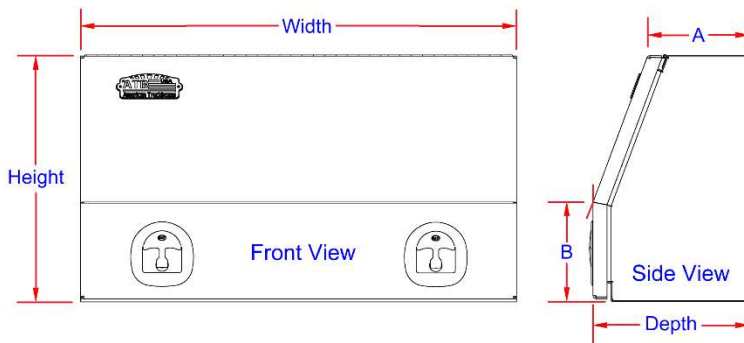

SU - Top Side Mount Compartment Utility Boxes - Aluminum Slanted Top - Bottom Open Door(s)

Top side mount compartment utility boxes are super heavy duty, high capacity and offer easy access from side of truck or flatbed. Bottom compartments and optional shelves offer great storage and organization. Boxes can be ordered custom size or length. All AMERICAN TRUCKBOXES drawer boxes are designed and built to keep your tools organized and equipment safe and secure.

Shelves
21" Height use 12" Upright
14" Depth use 6" Shelf

Note: Boxes can be ordered in Custom Size!

No.	Model Number	Height (in.)	Depth (in.)	Width (in.)	Depth "A" (in.)	Bottom Height "B" (in.)	Top Opening Height (in.)	Door Opening Width (in.)	Weight (lb.)
1.	A-SU41-211436S-T	21	14	36	9.0	7.5	10-1/2	32-1/2	42
2.	A-SU41-211448S-T	21	14	48	9.0	7.5	10-1/2	44-1/2	56
3.	A-SU41-211460S-T	21	14	60	9.0	7.5	10-1/2	56-1/2	68
4.	A-SU41-211472S-T	21	14	72	9.0	7.5	10-1/2	68-1/2	80
5.	A-SU41-211482S-T	21	14	82	9.0	7.5	10-1/2	78-1/2	92
6.	A-SU41-211488S-T	21	14	88	9.0	7.5	10-1/2	84-1/2	98
7.	A-SU41-211648S-T	21	16	48	11.0	7.5	10-1/2	44-1/2	60
8.	A-SU41-211660S-T	21	16	60	11.0	7.5	10-1/2	56-1/2	73
9.	A-SU41-211672S-T	21	16	72	11.0	7.5	10-1/2	68-1/2	87
10.	A-SU41-282048S-T	28	20	48	13.0	9.75	15-1/2	44-1/2	76
11.	A-SU41-282060S-T	28	20	60	13.0	9.75	15-1/2	56-1/2	94
12.	A-SU41-282072S-T	28	20	72	13.0	9.75	15-1/2	68-1/2	112
13.	A-SU41-211482D-T	21	14	82	9.0	7.5	10-1/2	37-1/2	96
14.	A-SU41-211488D-T	21	14	88	9.0	7.5	10-1/2	40-1/2	102
15.	A-SU41-211490D-T	21	14	90	9.0	7.5	10-1/2	41-1/2	106
16.	A-SU41-211494D-T	21	14	94	9.0	7.5	10-1/2	43-1/2	110
17.	A-SU41-211682D-T	21	16	82	11.0	7.5	10-1/2	37-1/2	102
18.	A-SU41-211688D-T	21	16	88	11.0	7.5	10-1/2	40-1/2	110
19.	A-SU41-211690D-T	21	16	90	11.0	7.5	10-1/2	41-1/2	116
20.	A-SU41-211694D-T	21	19	94	11.0	7.5	10-1/2	43-1/2	122