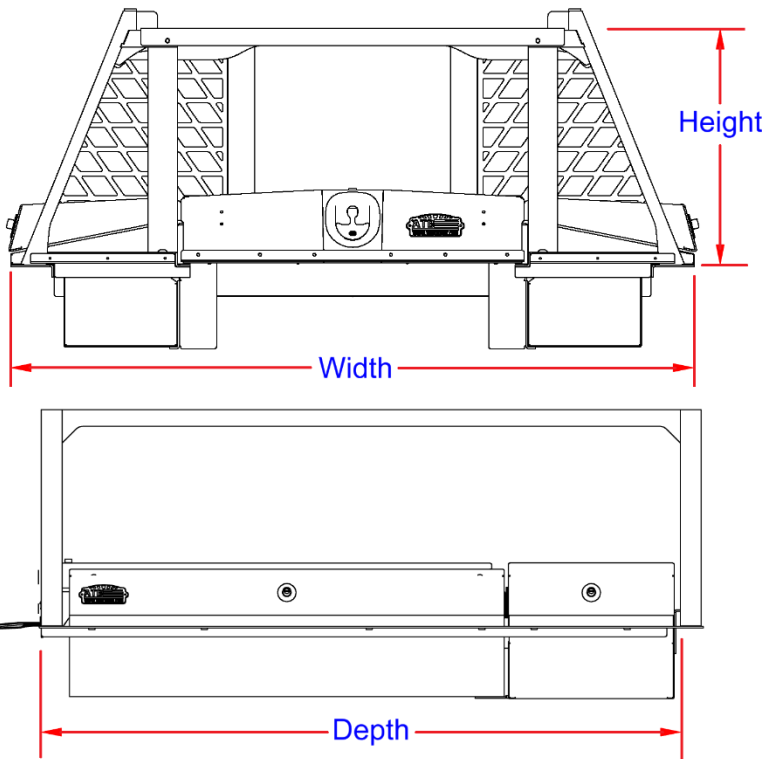

Description

- An engineered aluminum construction
- Fully seam welded on all seams and corners
- Plain, mirror or powder coated finish
- EZ-grab design for easy reaching for your tools
- Heavy duty automotive secure locks to protect your tools
- Fully concealed rain gutters and automotive type weather seal
- Easy mountable
- Service body replacement – huge saving benefit
- Professional sliding large tray with adjustable dividers
- Optional - Top ladder rotational rack optional
- Optional - LED lights – TLED-SP Kits

Mounting kit included

No.	Model Number	Style	Rack	Height (in.)	Depth (in.)	Width (in.)	Side Boxes	Cross Box	Screen/Window	Box (Ft)	Weight (lb.)
1.	A-SP51R-246770-TB	Lite-XS	Front & Back	24	67	70	Yes	No	Yes	5.5'	308
2.	A-SP52R-246770-TB	Pro-XS	Front & Back	24	67	70	Yes	20" Yes	Yes	5.5'	354
3.	A-SP51R-247670-TB	Lite-XM	Front & Back	24	76	70	Yes	No	Yes	6.5'	338
4.	A-SP51R-247970-TB	Lite-XM	Front & Back	24	79	70	Yes	No	Yes	6.75'	348
5.	A-SP52R-247670-TB	Pro-XM	Front & Back	24	76	70	Yes	20" Yes	Yes	6.5'	380
6.	A-SP52R-247970-TB	Pro-XM	Front & Back	24	79	70	Yes	20" Yes	Yes	6.75'	390
7.	A-SP51R-249570-TB	Lite-XL	Front & Back	24	95	70	Yes	No	Yes	8'	398
8.	A-SP53R-249570-TB	Pro-XL	Front & Back	24	95	70	Yes	24" Yes	Yes	8'	450
9.	A-SP54R-249570-TB	Pro-XL	Front & Back	24	95	70	Yes	28" Yes	Yes	8'	458