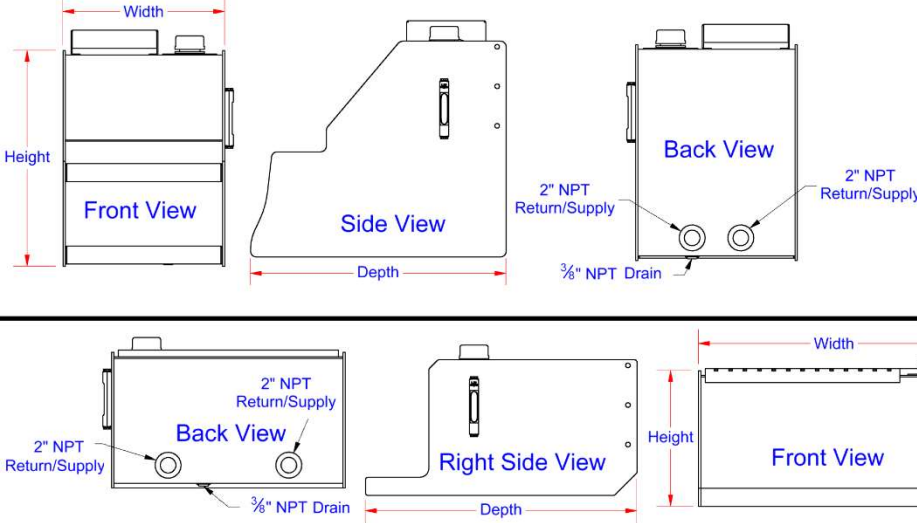

SO - Step Oil Reservoir Tanks - Aluminum

Step oil reservoir tanks are super heavy duty and offer easy access to truck from side of the truck. Steps tanks are available with or without steps. Step tanks are available in different sizes, ranging from 12" to 30" or can be ordered in custom widths. All AMERICAN TRUCKBOXES boxes are designed and built to keep your equipment safe and secure.

A-SO51 *(R) Right Back Passenger Side

A-SO52 *(R) Right Back Passenger Side

Note: Box available for Driver Side (L) and Passenger Side (R) - *Add to part number L or R.

No.	Model Number	Material	Height (in.)	Depth (in.)	Width (in.)	Supply Size (in)	Return Size (in)	Baffles	Gal (US)	Weight (lb.)
1.	A-SO51-242112*-S1	.125/.250 Smooth	24-5/8	21-1/4	12	2 FPT	2 FPT	1	15	36
2.	A-SO51-242118*-S1	.125/.250 Smooth	24-5/8	21-1/4	18	2 FPT	2 FPT	1	22	43
3.	A-SO51-242124*-S1	.125/.250 Smooth	24-5/8	21-1/4	24	2 FPT	2 FPT	1	29	49
4.	A-SO51-242130*-S1	.125/.250 Smooth	24-5/8	21-1/4	30	2 FPT	2 FPT	1	36	60
5.	A-SO51S-262812*-S1	.125/.250 Smooth	26-5/8	28-1/4	12	2 FPT	2 FPT	1	15	46
6.	A-SO51S-262818*-S1	.125/.250 Smooth	26-5/8	28-1/4	18	2 FPT	2 FPT	1	22	55
7.	A-SO51S-262824*-S1	.125/.250 Smooth	26-5/8	28-1/4	24	2 FPT	2 FPT	1	29	64
8.	A-SO51S-262830*-S1	.125/.250 Smooth	26-5/8	28-1/4	30	2 FPT	2 FPT	1	36	72
9.	A-SO52-152324*-S1	.125/.250 Smooth	15	23	24	2 FPT	2 FPT	1	23	60
10.	A-SO52-152330*-S1	.125/.250 Smooth	15	23	30	2 FPT	2 FPT	1	29	64
11.	A-SO52-212324*-S1	.125/.250 Smooth	21	23	24	2 FPT	2 FPT	1	35	62
12.	A-SO52-212330*-S1	.125/.250 Smooth	21	23	30	2 FPT	2 FPT	1	44	75
13.	A-SO52S-153024*-S1	.125/.250 Smooth	15	30	24	2 FPT	2 FPT	1	23	72
14.	A-SO52S-153030*-S1	.125/.250 Smooth	15	30	30	2 FPT	2 FPT	1	29	77
15.	A-SO52S-213024*-S1	.125/.250 Smooth	21	30	24	2 FPT	2 FPT	1	35	74
16.	A-SO52S-213030*-S1	.125/.250 Smooth	21	30	30	2 FPT	2 FPT	1	44	93