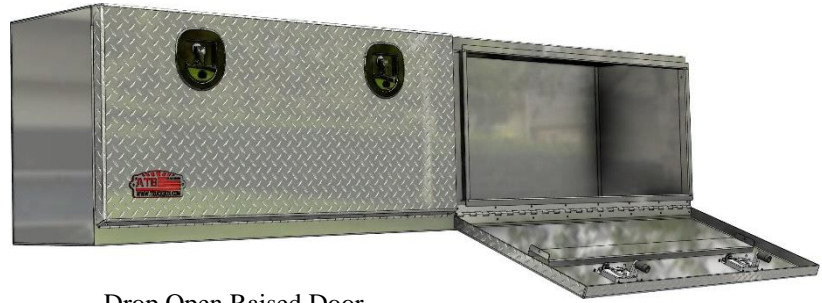

SG - Service Topside Utility Boxes - Aluminum - Double Drop Open Doors

Service utility boxes are heavy duty, high capacity and offer easy access to your equipment. Boxes can be mounted on truck, flatbed or trailer. These boxes are perfect for storing your equipment, tools and personal gear. Utility boxes are available in different sizes, and can be ordered custom size. All AMERICAN TRUCKBOXES boxes are designed and built to keep your equipment safe and secure.

Description

- An engineered aluminum or steel construction
- Fully seam welded on all seams and corners
- Stainless steel continuous hinge on full length of door
- Channel braced reinforced door
- Zinc epoxy primer with MR powder baked topcoat finish
- Lockable SS Dolphin Tail HD adjustable T-handle latch
- 3-point rod system on wider boxes
- Rain gutter and automotive type weather seal
- Heavy duty aircraft-type nylon door cable
- Mounting kit not included

Drop Open Raised Door

Note: Box door is available in: Standard = Smooth (S) or for Diamond Tread (T) and Mirror (M) - change end of part number.

No.	Model Number	Material	Height (in.)	Depth (in.)	Width (in.)	Dim. "M" (in.)	Door Opening Height (in.)	Door Opening Width (in.)	Weight (lb.)
1.	A-SG42-161463SD-TT	.100 TP	16	14	63	12	12	59	56
2.	A-SG42-161472SD-TT	.100 TP	16	14	72	12	12	68	63
3.	A-SG42-161488DD-TT	.100 TP	16	14	88	12	12	47	74
4.	A-SG42-181663SD-TT	.100 TP	18	16	63	14	14	59	64
5.	A-SG42-181672SD-TT	.100 TP	18	16	72	14	14	68	72
6.	A-SG42-181688DD-TT	.100 TP	18	16	88	14	14	47	83
7.	A-SG42-181690DD-TT	.100 TP	18	16	90	14	14	41	85
8.	A-SG42-181696DD-TT	.100 TP	18	16	96	14	14	51	89
9.	A-SG42-211672SD-TT	.100 TP	21	16	72	14	17	68	78
10.	A-SG42-211684DD-TT	.100 TP	21	16	84	14	17	46	86
11.	A-SG42-211688DD-TT	.100 TP	21	16	88	14	17	47	90
12.	A-SG42-211696DD-TT	.100 TP	21	16	96	14	17	51	97
13.	A-SG42-241672SD-TT	.100 TP	24	16	72	14	20	68	84
14.	A-SG42-241690DD-TT	.100 TP	24	16	90	14	20	41	92
15.	A-SG42-241696DD-TT	.100 TP	24	16	96	14	20	51	98