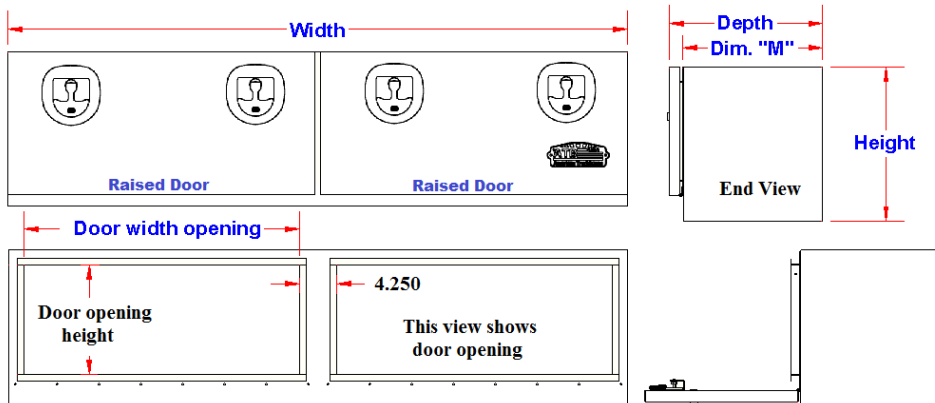

SG - Service Topside Utility Boxes - Aluminum - Double Drop Open Doors

Service utility boxes are heavy duty, high capacity and offer easy access to your equipment. Boxes can be mounted on truck, flatbed or trailer. These boxes are perfect for storing your equipment, tools and personal gear. Utility boxes are available in different sizes, and can be ordered custom size. All AMERICAN TRUCKBOXES boxes are designed and built to keep your equipment safe and secure.

Drop Open Raised Door

Note: Box door is available in: Standard = Smooth (S) or for Diamond Tread (T) and Mirror (M) - change end of part number.

No.	Model Number	Material	Height (in.)	Depth (in.)	Width (in.)	Dim. "M" (in.)	Door Opening Height (in.)	Door Opening Width (in.)	Weight (lb.)
1.	A-SG42-161463SD-TT	.100 TP	16	14	63	12	12	59	56
2.	A-SG42-161472SD-TT	.100 TP	16	14	72	12	12	68	63
3.	A-SG42-161488DD-TT	.100 TP	16	14	88	12	12	47	74
4.	A-SG42-181663SD-TT	.100 TP	18	16	63	14	14	59	64
5.	A-SG42-181672SD-TT	.100 TP	18	16	72	14	14	68	72
6.	A-SG42-181688DD-TT	.100 TP	18	16	88	14	14	47	83
7.	A-SG42-181690DD-TT	.100 TP	18	16	90	14	14	41	85
8.	A-SG42-181696DD-TT	.100 TP	18	16	96	14	14	51	89
9.	A-SG42-211672SD-TT	.100 TP	21	16	72	14	17	68	78
10.	A-SG42-211684DD-TT	.100 TP	21	16	84	14	17	46	86
11.	A-SG42-211688DD-TT	.100 TP	21	16	88	14	17	47	90
12.	A-SG42-211696DD-TT	.100 TP	21	16	96	14	17	51	97
13.	A-SG42-241672SD-TT	.100 TP	24	16	72	14	20	68	84
14.	A-SG42-241690DD-TT	.100 TP	24	16	90	14	20	41	92
15.	A-SG42-241696DD-TT	.100 TP	24	16	96	14	20	51	98