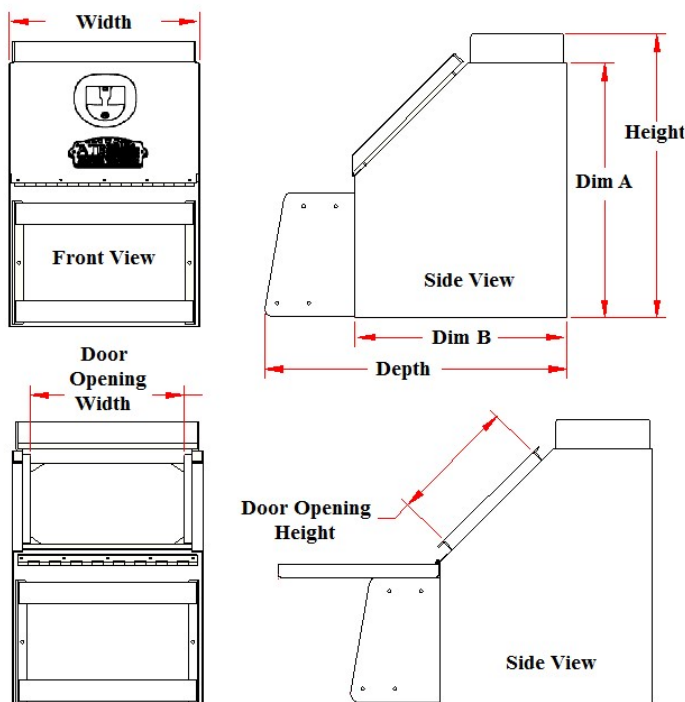

SB - Step Saddle Boot Boxes - Aluminum Single Drop Open Door

Step saddle boot boxes are super heavy duty, high capacity and offer easy access from side of the truck. Boxes are available with or without steps. Step boxes are available in different sizes, ranging from 12" to 48" or can be ordered in custom widths. All AMERICAN TRUCKBOXES boxes are designed and built to keep your equipment safe and secure.

Description

- An engineered aluminum construction
- Fully seam welded on all seams and corners
- Stainless steel continuous hinge on full length of lid
- Replaceable top and bottom steps and mounts
- Laser cut strut grip steps (S), or no steps
- **Reinforced .188 (7g) back for a more secure mounting**
- Lockable SS Dolphin Tail HD adjustable T-handle latch
- All corners are gusseted for added strength and durability
- Fully concealed rain gutter, with automotive type weather seal
- Mounting kit not included: (Kits Av.= M3000H • M3000C • M2100C)

Reinforced Inside
Corners for Mounting

Note: Box door is available in: Standard = Smooth (S) or for Diamond Tread (T) and Mirror (M) - change end of part number.

No.	Model Number	Material	Height (in.)	Depth (in.)	Width (in.)	Dim "A" (in)	Dim "B" (in)	Door Opening Height (in.)	Door Opening Width (in.)	Weight (lb.)
1.	A-SB51-242012D-S	.125 Smooth	24	20	12	No Step	No Step	11-3/4	8-3/8	38
2.	A-SB51-242018D-S	.125 Smooth	24	20	18	No Step	No Step	11-3/4	14-3/8	45
3.	A-SB51-242024D-S	.125 Smooth	24	20	24	No Step	No Step	11-3/4	20-3/8	52
4.	A-SB51S-262812D-S	.125 Smooth	26-3/4	28-1/4	12	24	20	11-3/4	8-3/8	44
5.	A-SB51S-262818D-S	.125 Smooth	26-3/4	28-1/4	18	24	20	11-3/4	14-3/8	53
6.	A-SB51S-262824D-S	.125 Smooth	26-3/4	28-1/4	24	24	20	11-3/4	20-3/8	62
7.	A-SB51S-262830D-S	.125 Smooth	26-3/4	28-1/4	30	24	20	11-3/4	26-3/8	74
8.	A-SB51S-262836D-S	.125 Smooth	26-3/4	28-1/4	36	24	20	11-3/4	32-3/8	81
9.	A-SB51S-262848D-S	.125 Smooth	26-3/4	28-1/4	48	24	20	11-3/4	44-3/8	98