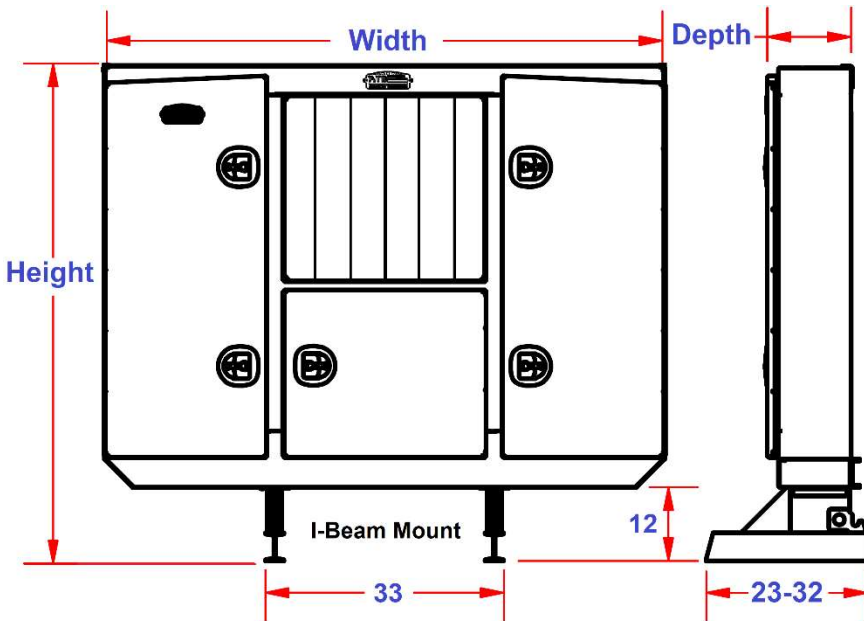

Mirror Finish SS Doors

Notes: Box doors are available in: Standard = Smooth (S), Diamond Tread (T) or Mirror (M) - Coded to mid-end of part number.

K or H to End of Part number where K is standard - Coded to end of part number.

K = Dual Chain Racks - Outside, Two Adjustable Center Shelves.

H = Dual Chain Racks & Top Shelf - Outside, Two Adjustable Center Shelves.

No.	Model Number	Material	Setup K Compartment Left/Middle/Right	Height (in.)	Depth (in.)	Width (in.)	End Door Opening Width (in)	Center Door Opening Width (in)	Door Opening Height (in)	Weight (lb.)
1.	A-RB54-681276T-SIK	.125 Smooth	Chain/Shelf/Chain	68	12	76	18	25	46	279
2.	A-RB54-681480T-SIK	.125 Smooth	Chain/Shelf/Chain	68	14	80	20	25	46	310
3.	A-RB54-681484T-SIK	.125 Smooth	Chain/Shelf/Chain	68	14	84	22	25	46	330
4.	A-RB54-681276T-MIK	.125 Smooth/16g SS	Chain/Shelf/Chain	68	12	76	18	25	46	290
5.	A-RB54-681480T-MIK	.125 Smooth/16g SS	Chain/Shelf/Chain	68	14	80	20	25	46	320
6.	A-RB54-681484T-MIK	.125 Smooth/16g SS	Chain/Shelf/Chain	68	14	84	22	25	46	334

Note: These racks are not a SAFETY DEVICE and will NOT PREVENT SERIOUS INJURY or DEATH from cargo shifting forward or from a result of an accident or improper securement.