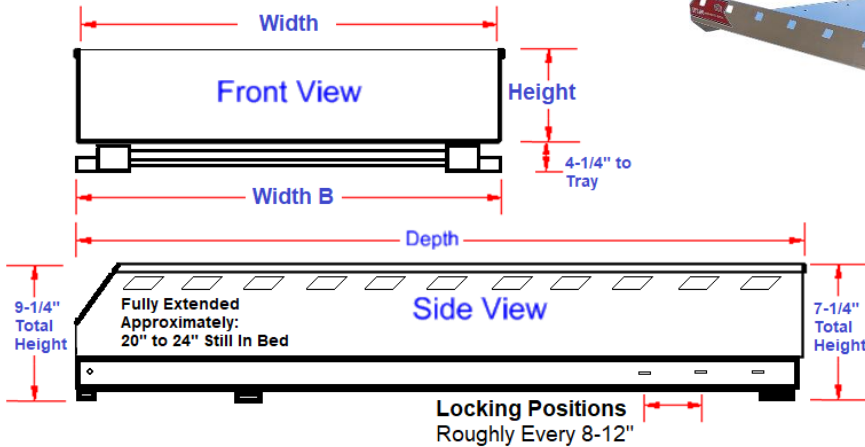

Description

- An engineered aluminum tray & steel slide construction
- .125 Aluminum top tray
- Tri-Rect side holes tie-down points
- Easy mounts to truck bed
- Storage platform extends 75 to 80%
- Heavy duty steel tracks 1200 to 4000 lb. with smooth rolling action
- Locking tray position every 8 to 12 inches
- Heavy duty steel skid mounts
- Mounting kit included – M7200PP

No.	Model Number	Style	Material Tray/Slides	Height (in.)	Depth (in.)	Width (in.)	Drawer Cap (lbs.)	Fits Box	Weight (lb.)
1.	A-PP51-55141-S	XP1200	.125 Alum/10g Gal	5	51	41.5	1200	5' Maverick	120
2.	A-PP51-55841-S	XP1200	.125 Alum/10g Gal	5	58	41.5	1200	5' Mid-Size Beds	134
3.	A-PP51-57041-S	XP1200	.125 Alum/10g Gal	5	70	41.5	1200	6' Mid-Size Beds	155
4.	A-PP51-55843-S	XP1200	.125 Alum/10g Gal	5	58	43.5	1200	5' Gladiator Beds	134
5.	A-PP51-59547-S	XP1200	.125 Alum/10g Gal	5	95	47	1200	8' Service Body Tray	120
6.	A-PP51-56449-S	XP1200	.125 Alum/10g Gal	5	64	49	1200	5.5' Full Size Beds	150
7.	A-PP51-57449-S	XP1200	.125 Alum/10g Gal	5	74	49	1200	6.5' Full Size Beds	182
8.	A-PP51-58049-S	XP1200	.125 Alum/10g Gal	5	80	49	1200	6.9' Full Size Beds	194
9.	A-PP51-59549-S	XP1200	.125 Alum/10g Gal	5	95	49	1200	8' Full Size Beds	222
10.	A-PP52-59547-S	XP2000	.125 Alum/10g Gal	5	95	47	2000	8' Service Body Tray	260
11.	A-PP52-56549-S	XP2000	.125 Alum/10g Gal	5	65	49	2000	5.5' Full Size Beds	180
12.	A-PP52-57449-S	XP2000	.125 Alum/10g Gal	5	74	49	2000	6.5' Full Size Beds	212
13.	A-PP52-58049-S	XP2000	.125 Alum/10g Gal	5	80	49	2000	6.9' Full Size Beds	226
14.	A-PP52-59549-S	XP2000	.125 Alum/10g Gal	5	95	49	2000	8' Full Size Beds	261
15.	A-PP64-59447-S	XP4000	.190 Alum/10g Gal	5	94	47	4000	8' Service Body Tray	450
16.	A-PP64-57449-S	XP4000	.190 Alum/10g Gal	5	74	49	4000	6.5' Full Size Beds	365
17.	A-PP64-58049-S	XP4000	.190 Alum/10g Gal	5	80	49	4000	6.9' Full Size Beds	394
18.	A-PP64-59549-S	XP4000	.190 Alum/10g Gal	5	95	49	4000	8' Full Size Beds	462