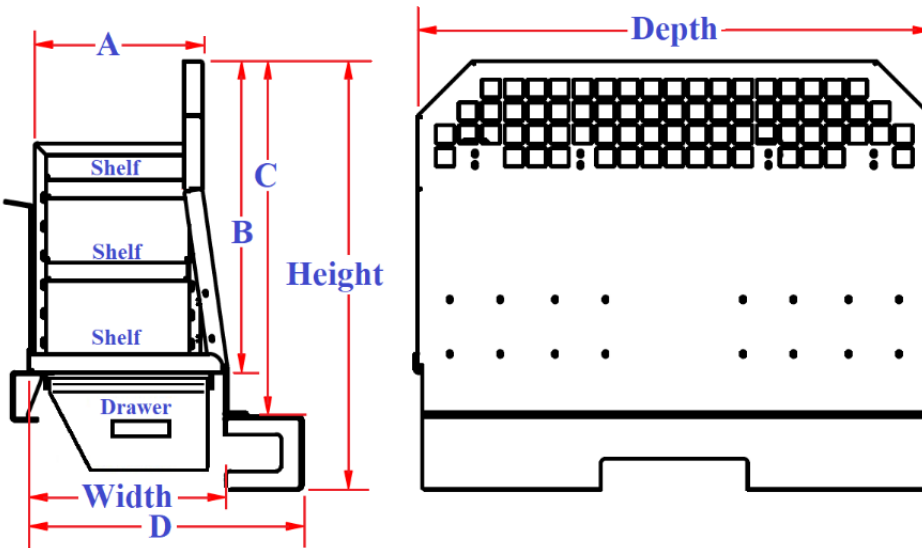

PC – Pickup Back Seat Cargo Storage Shelf & Drawers- Aluminum

Pickup Tool Cargo Storage units are the ultimate storage solution for in-cab or in-Vehicle back seat storage. Mounted inside truck cab backseat. These shelves are perfect for storing your equipment, tools, and personal gear.

Description
• An engineered aluminum construction
• Edge seal around openings
• Heavy duty rack (2" x 2" holes)
• Adjustable shelves & optional drawers
• Optional powder baked topcoat finish
• Fire extinguisher mount and opening
• Reflector box mounting space
• Mounting kit included

Shown with Drawers

Note: *Boxes are available in: Black (XB) and White (XW) Finish – add after part number.

No.	Model Number	Material	Height (in.)	Depth (in.)	Width (in.)	Shelves Drawer	Drawer Height	Top Shelf (W)	Fits Truck	Weight (lb.)
1.	A-PC61-C-475722-S3	.125/.190/.250 Smooth	47	57	22	3 Shelves None	N/A	15"	Chevy 1500/2500 2019-2024 Double Cab	224
2.	A-PC61-C-475731-S3	.125/.190/.250 Smooth	47	57	31	3 Shelves None	N/A	25"	Chevy 1500/2500 2019-2024 Crew Cab	275
3.	A-PC61-C-475722-S32	.125/.190/.250 Smooth	47	57	22	3 Shelves 2 Drawers	9"	15"	Chevy 1500/2500 2019-2024 Double Cab	270
4.	A-PC61-C-475731-S32	.125/.190/.250 Smooth	47	57	31	3 Shelves 2 Drawers	9"	25"	Chevy 1500/2500 2019-2024 Crew Cab	325
5.	A-PC61-F-455720-S3	.125/.190/.250 Smooth	45	57	20	3 Shelves None	N/A	14"	Ford F150/F250 2017-2024 Super Cab	192
6.	A-PC61-F-455732-S3	.125/.190/.250 Smooth	45	57	32	3 Shelves None	N/A	26"	Ford F150/F250 2017-2024 Crew Cab	278
7.	A-PC61-F-455720-S32	.125/.190/.250 Smooth	45	57	20	3 Shelves 2 Drawers	7"	14"	Ford F150/F250 2017-2024 Super Cab	235
8.	A-PC61-F-455732-S32	.125/.190/.250 Smooth	45	57	32	3 Shelves 2 Drawers	7"	26"	Ford F150/F250 2017-2024 Crew Cab	330