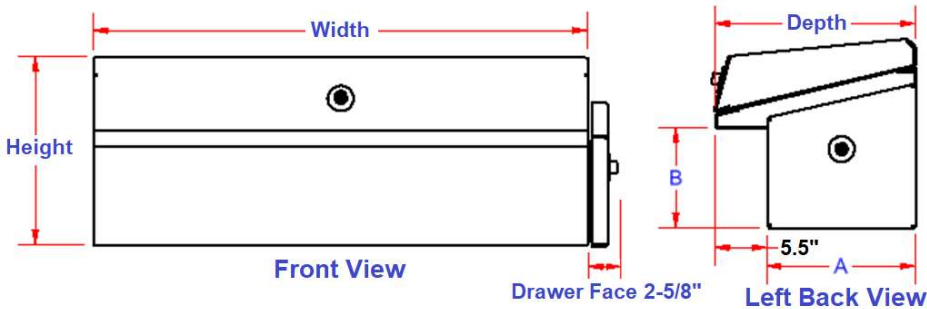

LS – Low Side Boxes – (EZ-Grab (Low Profile)) – Aluminum - Single Lid

Low Side (EZ-grab) side boxes are heavy duty, high capacity, high profile and offer easy access from either side of the truck. Boxes can be used separately or in combination with LG EZ-Grab cross boxes. Side boxes come in different sizes and with slanted side and lid to match your trucks style. All AMERICAN TRUCKBOXES boxes are designed and built to keep your tools safe and secure.

Note: Powder Coated Color Finish - Add or Coded at end of part number: BX = Black and WX = White (WX).

No.	Model Number	Material	Height (in.)	Depth (in.)	Width (in.)	Dim. A (in.)	Dim. B (in.)	Weight (lb.)	Weight Drawer (lb.)
1.	A-LS4-161340-T	.090 Smooth/.100 TP	16	13	40	7-5/8	8-7/16	52	N/A
2.	A-LS4-161348-T	.090 Smooth/.100 TP	16	13	48	7-5/8	8-7/16	58	N/A
3.	A-LS4-161354-T	.090 Smooth/.100 TP	16	13	54	7-5/8	8-7/16	65	N/A
4.	A-LS4-161360-T	.090 Smooth/.100 TP	16	13	60	7-5/8	8-7/16	68	N/A
5.	A-LS4-161370-T	.090 Smooth/.100 TP	16	13	70	7-5/8	8-7/16	76	N/A
6.	A-LS4-161387-T	.090 Smooth/.100 TP	16	13	87	7-5/8	8-7/16	89	N/A
7.	A-LS4-161740-T	.090 Smooth/.100 TP	16	17	40	11-1/8	8-7/16	62	N/A
8.	A-LS4-161744-T	.090 Smooth/.100 TP	16	17	44	11-1/8	8-7/16	66	N/A
9.	A-LS4-161748-T	.090 Smooth/.100 TP	16	17	48	11-1/8	8-7/16	69	N/A
10.	A-LS4-161754-T	.090 Smooth/.100 TP	16	17	54	11-1/8	8-7/16	75	N/A
Boxes without Drawers and with Drawers									
11.	A-LS4-161752-T32	.090 Smooth/.100 TP	16	17	52	11-1/8	8-7/16	72	32”D - 88
12.	A-LS4-161756-T36	.090 Smooth/.100 TP	16	17	56	11-1/8	8-7/16	77	36”D - 93
13.	A-LS4-161760-T36	.090 Smooth/.100 TP	16	17	60	11-1/8	8-7/16	80	36”D - 98
14.	A-LS4-161765-T36	.090 Smooth/.100 TP	16	17	65	11-1/8	8-7/16	84	36”D - 106
15.	A-LS4-161770-T42	.090 Smooth/.100 TP	16	17	70	11-1/8	8-7/16	88	42”D - 120
16.	A-LS4-161787-T48	.090 Smooth/.100 TP	16	17	87	11-1/8	8-7/16	98	48”D - 156