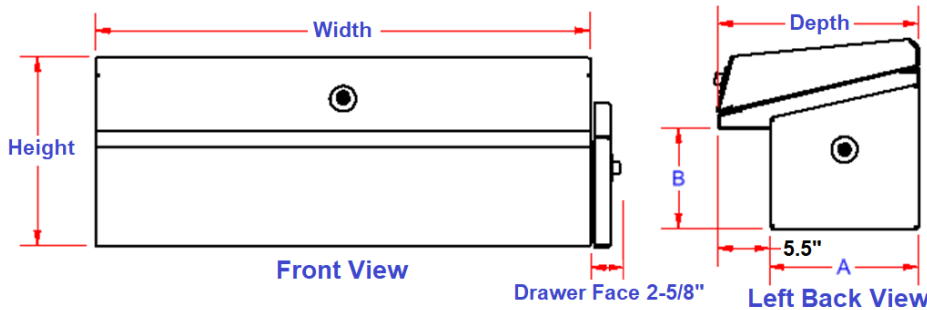

LS – Low Side Boxes – (EZ-Grab (Low Profile)) – Aluminum - Single Lid

Low Side (EZ-grab) side boxes are heavy duty, high capacity, high profile and offer easy access from either side of the truck. Boxes can be used separately or in combination with LG EZ-Grab cross boxes. Side boxes come in different sizes and with slanted side and lid to match your trucks style. All AMERICAN TRUCKBOXES boxes are designed and built to keep your tools safe and secure.

No.	Model Number	Material	Height (in.)	Depth (in.)	Width (in.)	Dim. A (in.)	Dim. B (in.)	Weight (lb.)	Weight Drawer (lb.)
1.	A-LS4-161336-T*	.090 Smooth/.100 TP	16	13	36	7-5/8	8-7/16	48	N/A
2.	A-LS4-161340-T*	.090 Smooth/.100 TP	16	13	40	7-5/8	8-7/16	52	N/A
3.	A-LS4-161348-T*	.090 Smooth/.100 TP	16	13	48	7-5/8	8-7/16	58	N/A
4.	A-LS4-161354-T*	.090 Smooth/.100 TP	16	13	54	7-5/8	8-7/16	65	N/A
5.	A-LS4-161360-T*	.090 Smooth/.100 TP	16	13	60	7-5/8	8-7/16	68	N/A
6.	A-LS4-161370-T*	.090 Smooth/.100 TP	16	13	70	7-5/8	8-7/16	76	N/A
7.	A-LS4-161387-T*	.090 Smooth/.100 TP	16	13	87	7-5/8	8-7/16	89	N/A
8.	A-LS4-161736-T*	.090 Smooth/.100 TP	16	17	36	11-1/8	8-7/16	59	N/A
9.	A-LS4-161740-T*	.090 Smooth/.100 TP	16	17	40	11-1/8	8-7/16	62	N/A
10.	A-LS4-161744-T*	.090 Smooth/.100 TP	16	17	44	11-1/8	8-7/16	66	N/A
11.	A-LS4-161748-T*	.090 Smooth/.100 TP	16	17	48	11-1/8	8-7/16	69	N/A
12.	A-LS4-161754-T*	.090 Smooth/.100 TP	16	17	54	11-1/8	8-7/16	75	N/A
Boxes without Drawers and with Drawers									
13.	A-LS4*-161752-T*	.090 Smooth/.100 TP	16	17	52	11-1/8	8-7/16	72	32"D - 88
14.	A-LS4*-161756-T*	.090 Smooth/.100 TP	16	17	56	11-1/8	8-7/16	77	36"D - 93
15.	A-LS4*-161760-T*	.090 Smooth/.100 TP	16	17	60	11-1/8	8-7/16	80	36"D - 98
16.	A-LS4*-161765-T*	.090 Smooth/.100 TP	16	17	65	11-1/8	8-7/16	84	36"D - 106
17.	A-LS4*-161770-T*	.090 Smooth/.100 TP	16	17	70	11-1/8	8-7/16	88	42"D - 120
18.	A-LS4*-161787-T*	.090 Smooth/.100 TP	16	17	87	11-1/8	8-7/16	98	48"D - 156