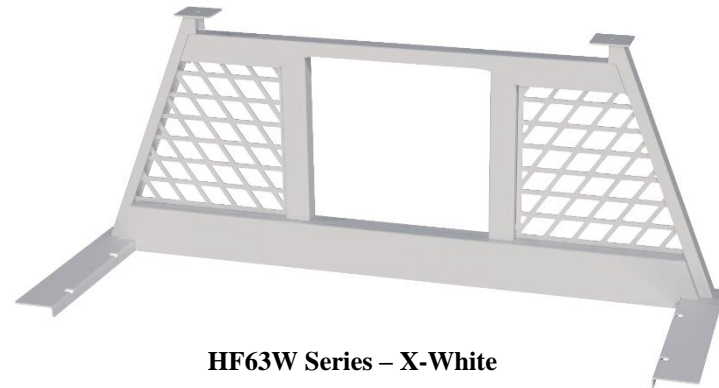

HF – Pickup Rack – Aluminum & Steel

Racks are heavy duty and offer a great way to make your truck look great and help protect your truck cab and rear-view window. Racks can be used for many different applications like mounting, strobe lights, work lights and a ladder rack and/or pipe rack. Racks are available in different sizes and can be ordered custom size. All AMERICAN TRUCKBOXES racks are designed and built to a quality you respect.

Description

- An engineered aluminum or steel construction
- Fully seam welded on all seams and corners
- Aluminum and/or powder coated finish
- Optional LED lights
- LED Strobe Light Holders – Optional Center LED Strobe Mount
- Easy mountable
- Use in Combination with ATB Cross and Saddle Cross Boxes
- Mounting kit included

No.	Model Number	Material (gauge)	Height (in.)	Depth (in.)	Width (in.)	Dim. A	Dim. B	Screen	Window	Model	Weight (lb.)		
Aluminum Racks													
1.	A-HF61W-2470-S	.190	24	3	70	46-3/4	60.00	None	Yes	K1500	32		
	A-HF62N-2470-S							Yes-Full	No			F150	36
	A-HF63W-2470-S							Yes	Yes				48
2.	A-HF61W-2672-S	.190	26	3	72	48-3/4	62.00	None	Yes	K1500	34		
	A-HF62N-2672-S							Yes-Full	No			F150	42
	A-HF63W-2672-S							Yes	Yes			1500	56
3.	A-HF61W-2674-S	.190	26	3	74	50-3/4	64.00	None	Yes	F350	40		
	A-HF62N-2674-S							Yes-Full	No				52
	A-HF63W-2674-S							Yes	Yes				68
Steel Racks													
4.	S-HF51W-2470-S	14g-10g	24	3	70	46-3/4	60.00	None	Yes	K1500	54		
	S-HF52N-2470-S							Yes-Full	No			F150	68
	S-HF53W-2470-S							Yes	Yes				84
5.	S-HF51W-2672-S	14g-10g	26	3	72	48-3/4	62.00	None	Yes	K1500	60		
	S-HF52N-2672-S							Yes-Full	No			F150	90
	S-HF53W-2672-S							Yes	Yes			1500	98
6.	S-HF51W-2674-S	14g-10g	26	3	74	50-3/4	64.00	None	Yes	F350	72		
	S-HF52N-2674-S							Yes-Full	No				94
	S-HF53W-2674-S							Yes	Yes				114