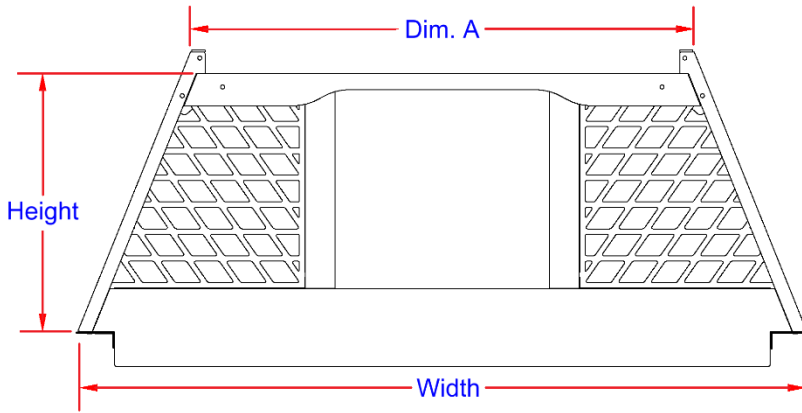

HF – Pickup Rack – Aluminum & Steel

Racks are heavy duty and offer a great way to make your truck look great and help protect your truck cab and rear-view window. Racks can be used for many different applications like mounting, strobe lights, work lights and a ladder rack and/or pipe rack. Racks are available in different sizes and can be ordered custom size. All AMERICAN TRUCKBOXES racks are designed and built to a quality you respect.

Description

- An engineered aluminum or steel construction
- Fully seam welded on all seams and corners
- Aluminum and/or powder coated finish
- Optional LED lights
- LED Strobe Light Holders – Optional Center LED Strobe Mount
- Easy mountable
- Use in Combination with ATB Cross and Saddle Cross Boxes
- Mounting kit included

No.	Model Number	Material (gauge)	Height (in.)	Depth (in.)	Width (in.)	Dim. A	Dim. B	Screen	Window	Model	Weight (lb.)		
Aluminum Racks													
1.	A-HF61W-2470-S	.190	24	3	70	46-3/4	60.00	None	Yes	K1500	32		
	A-HF62N-2470-S							Yes-Full	No			F150	36
	A-HF63W-2470-S							Yes	Yes				48
2.	A-HF61W-2672-S	.190	26	3	72	48-3/4	62.00	None	Yes	K1500	34		
	A-HF62N-2672-S							Yes-Full	No			F150	42
	A-HF63W-2672-S							Yes	Yes			1500	56
3.	A-HF61W-2674-S	.190	26	3	74	50-3/4	64.00	None	Yes	F350	40		
	A-HF62N-2674-S							Yes-Full	No				52
	A-HF63W-2674-S							Yes	Yes				68
Steel Racks													
4.	S-HF51W-2470-S	14g-10g	24	3	70	46-3/4	60.00	None	Yes	K1500	54		
	S-HF52N-2470-S							Yes-Full	No			F150	68
	S-HF53W-2470-S							Yes	Yes				84
5.	S-HF51W-2672-S	14g-10g	26	3	72	48-3/4	62.00	None	Yes	K1500	60		
	S-HF52N-2672-S							Yes-Full	No			F150	90
	S-HF53W-2672-S							Yes	Yes			1500	98
6.	S-HF51W-2674-S	14g-10g	26	3	74	50-3/4	64.00	None	Yes	F350	72		
	S-HF52N-2674-S							Yes-Full	No				94
	S-HF53W-2674-S							Yes	Yes				114