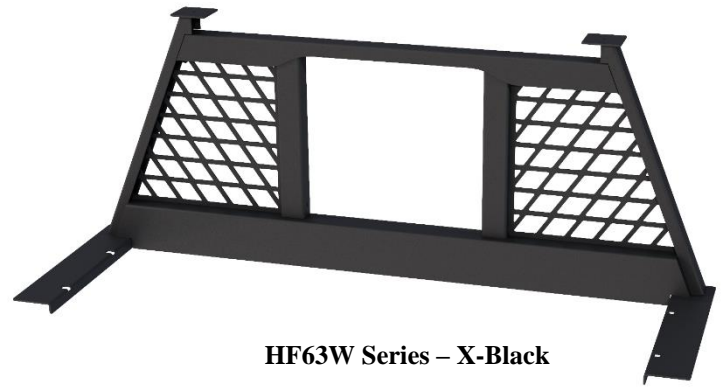

HF – Pickup Rack – Aluminum & Steel

Racks are heavy duty and offer a great way to make your truck look great and help protect your truck cab and rear-view window. Racks can be used for many different applications like mounting, strobe lights, work lights and a ladder rack and/or pipe rack. Racks are available in different sizes and can be ordered custom size. All AMERICAN TRUCKBOXES racks are designed and built to a quality you respect.

Description

- An engineered aluminum or steel construction
- Fully seam welded on all seams and corners
- Aluminum and/or powder coated finish
- Optional LED lights
- LED Strobe Light Holders – Optional Center LED Strobe Mount
- Easy mountable
- Use in Combination with ATB Cross and Saddle Cross Boxes
- Mounting kit included

Note: Boxes are available in: Black (XB) and White (XW) Finish – add after part number.

Racks are available in different configuration and custom sizes; call the factory for different sizes and options.