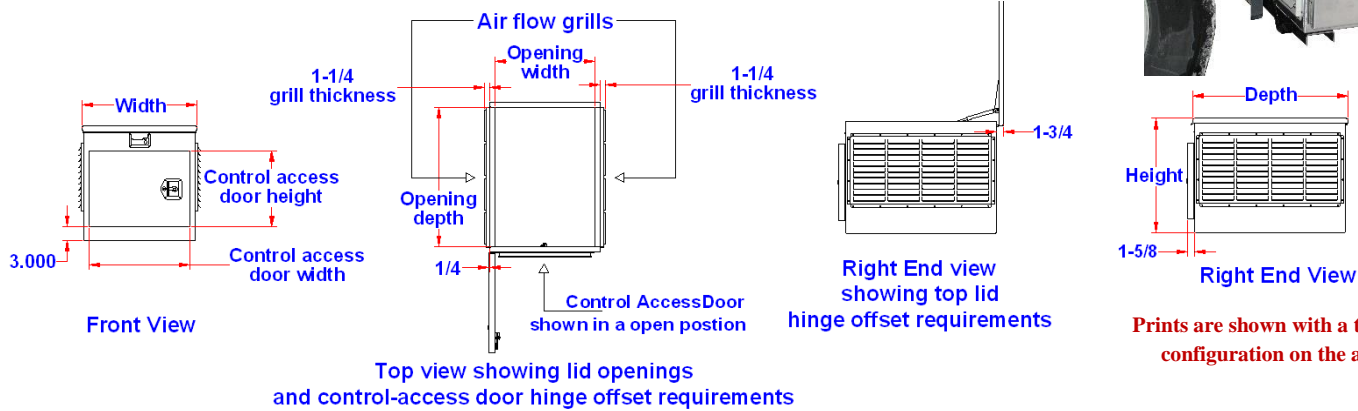

Front Door Optional Grill Available

Please Note: A minimum of “5” inch distance of space from air grill, is required on the full face of the air intake and exhaust grill for proper air movement.

No.	Model Number	Height (in.)	Depth (in.)	Width (in.)	Generator Model	Lid Opening Depth (in.)	Lid Opening Width (in.)	Access Door Height (in)	Access Door Width (in)	Weight (lb.)
1.	A-GB51-182416-T	18	24	16	Honda EU1000i	20-3/4	12-3/4	10	12	60
2.	A-GB51-201624-T	20	16	24	Yamaha EF1000i/EF2000i	12-3/4	20-3/4	12	20	65
3.	A-GB51-202226-T	20	22	26	Yamaha EF2400i/EF2800i/EF2600 Champion 2000wi	18-3/4	22-3/4	12	22	72
4.	A-GB51-202618-T	20	26	18	Honda EU2000i	22-3/4	14-3/4	12	14	68
5.	A-GB51-223020-T	22	30	20	Honda EU3000i	26-3/4	16-3/4	14	16	80
6.	A-GB51-242432-T	24	24	32	Champion 3100wi/3400wi Yamaha 3000is	20-3/4	28-3/4	16	28	95
7.	A-GB51-242436-T	24	24	36	4000 Watt	20-3/4	32-3/4	16	32	108
8.	A-GB51-243224-T	24	32	24	Honda EU3000iS-WH4500	28-3/4	20-3/4	16	20	98
9.	A-GB51-263430-T	26	34	30	EG4000-EG6500	30-3/4	26-3/4	18	26	122
10.	A-GB51-283636-T	28	36	36	6500 Watt	32-3/4	32-3/4	20	32	152
11.	A-GB51-303036-T	30	30	36	Yamaha EF4500i/EF6300i	26-3/4	32-3/4	22	32	158
12.	A-GB51-324034-T	32	40	34	Honda EU7000iS	36-3/4	30-3/4	24	30	164
13.	A-GB51-324834-T	32	48	34	Honda EB4000-EB5000 EM4000S-EM6500S EB6500	44-3/4	30-3/4	24	30	180
14.	A-GB51-343436-T	34	34	36	Yamaha EF5500D/EF7200D	30-3/4	32-3/4	26	32	186
15.	A-GB51-363640-T	36	36	40	Yamaha EF12000D	32-3/4	36-3/4	28	36	196
16.	A-GB51-406234-T	40	62	34	Honda EB10000	58-3/4	30-3/4	32	30	234

Note: Add I after 51 for optional front louvered grill. - Boxes are available in powder coated black and white, add “b” for black and “w” for white after part number.