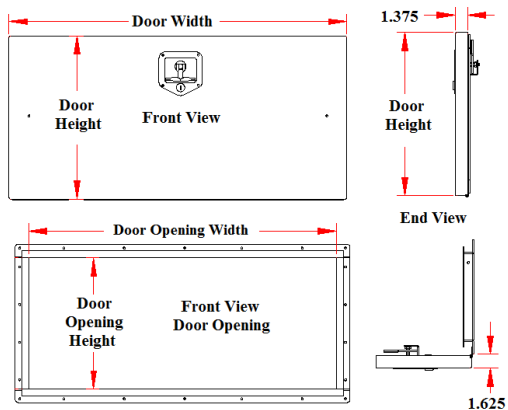

No.	Model Number	Material	Height (in.)	Width (in.)	Door Opening Height (in.)	Door Opening Width (in.)	Cut Mount Height (in.)	Cut Mount Width (in.)	Weight (lbs)
1.	A-FG5-2020D-S	.125 Smooth	20	20	17	17	18.5	18.5	9
2.	A-FG5-2024D-S	.125 Smooth	20	24	17	21	18.5	22.5	11
3.	A-FG5-2030D-S	.125 Smooth	20	30	17	27	18.5	28.5	12
4.	A-FG5-2436D-S	.125 Smooth	24	36	21	33	22.5	34.5	16
5.	A-FG5-2448D-S	.125 Smooth	24	48	21	45	22.5	46.5	21
6.	S-FG4-2020D-*	14g. Steel	20	20	17	17	18.5	18.5	18
7.	S-FG4-2024D-*	14g. Steel	20	24	17	21	18.5	22.5	21
8.	S-FG4-2030D-*	14g. Steel	20	30	17	27	18.5	28.5	25
9.	S-FG4-2436D-*	14g. Steel	24	36	21	33	22.5	34.5	33
10.	S-FG4-2448D-*	14g. Steel	24	48	21	45	22.5	46.5	42
11.	A-FG5-2020L-S	.125 Smooth	20	20	17	17	18.5	18.5	9
12.	A-FG5-2420L-S	.125 Smooth	24	20	21	17	18.5	18.5	11
13.	A-FG5-3020L-S	.125 Smooth	30	20	27	17	18.5	18.5	12
14.	A-FG5-3624L-S	.125 Smooth	36	24	33	21	34.5	22.5	16
15.	A-FG5-4824L-S	.125 Smooth	48	24	45	21	46.5	22.5	21
16.	S-FG4-2020L-*	14g. Steel	20	20	17	17	18.5	18.5	18
17.	S-FG4-2420L-*	14g. Steel	24	20	21	17	22.5	18.5	21
18.	S-FG4-3020L-*	14g. Steel	30	20	27	17	28.5	18.5	25
19.	S-FG4-3624L-*	14g. Steel	36	24	33	21	34.5	22.5	33
20.	S-FG4-4824L-*	14g. Steel	48	24	45	21	46.5	22.5	42