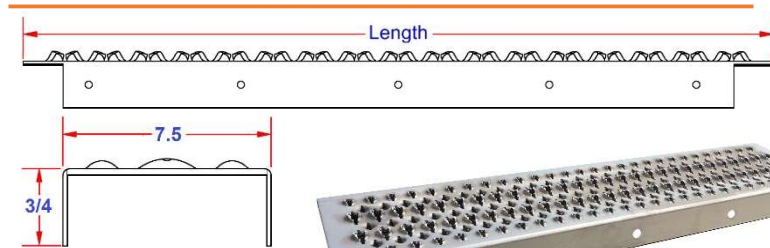

DP - Deck Plates - Aluminum

Deck plates are super heavy duty and offer access to top of truck to disconnect trailer hoses or connectors. Deck plates are available with or without LEDs. Deck plates are available in different sizes, or can be ordered in custom size. All AMERICAN TRUCKBOXES deck plates are designed to keep you safe.

Description

- An engineered aluminum construction
- Fully seam welded on all seams and corners
- LED lights (lamps) certain models
- Reinforced decking supports
- Mounting kit (easy clamp) included: (M3120D)

Note: Plates are available in: Tread Plate (TT - Standard) Smooth (S) and Mirror (M) Finish – change end of part number.

No.	Model Number	Material	Lights	Height (in.)	Depth (in.)	Width (in.)	Weight (lb.)
1.	A-DP51-022434-TT	.125 Smooth/.125 TP	None	1-3/8	24	34	18
2.	A-DP51-023034-TT	.125 Smooth/.125 TP	None	1-3/8	30	34	23
3.	A-DP51-023634-TT	.125 Smooth/.125 TP	None	1-3/8	36	34	26
4.	A-DP51-024234-TT	.125 Smooth/.125 TP	None	1-3/8	42	34	30
5.	A-DP51-024834-TT	.125 Smooth/.125 TP	None	1-3/8	48	34	34
6.	A-DP52-032434-TT	.125 Smooth/.125 TP	Red/Amber	2-3/8	24	34	25
7.	A-DP52-033034-TT	.125 Smooth/.125 TP	Red/Amber	2-3/8	30	34	30
8.	A-DP52-033634-TT	.125 Smooth/.125 TP	Red/Amber	2-3/8	36	34	35
9.	A-DP52-034234-TT	.125 Smooth/.125 TP	Red/Amber	2-3/8	42	34	40
10.	A-DP52-034834-TT	.125 Smooth/.125 TP	Red/Amber	2-3/8	48	34	44
11.	A-DP55-021234-S	.125 Smooth	None	2-1/2	12	34	16
12.	A-DP55-021834-S	.125 Smooth	None	2-1/2	18	34	24
13.	A-DP55-022434-S	.125 Smooth	None	2-1/2	24	34	32
14.	A-DP57-2734-S	.125 Smooth	None	2	7.5	34	6