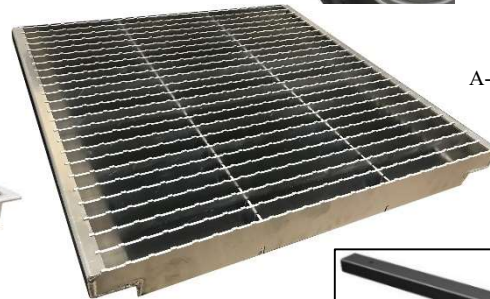

DP - Deck Plates - Aluminum

Deck plates are super heavy duty and offer access to top of truck to disconnect trailer hoses or connectors. Deck plates are available with or without LEDs. Deck plates are available in different sizes, or can be ordered in custom size. All AMERICAN TRUCKBOXES deck plates are designed to keep you safe.

Description

- An engineered aluminum construction
- Fully seam welded on all seams and corners
- LED lights (lamps) certain models
- Reinforced decking supports
- Mounting kit (easy clamp) included: (M3120D)

Note: Plates are available in: Tread Plate (TT - Standard) Smooth (S) and Mirror (M) Finish – change end of part number.

No.	Model Number	Material	Lights	Height (in.)	Depth (in.)	Width (in.)	Weight (lb.)
1.	A-DP51-022434-TT	.125 Smooth/.125 TP	None	1-3/8	24	34	18
2.	A-DP51-023034-TT	.125 Smooth/.125 TP	None	1-3/8	30	34	23
3.	A-DP51-023634-TT	.125 Smooth/.125 TP	None	1-3/8	36	34	26
4.	A-DP51-024234-TT	.125 Smooth/.125 TP	None	1-3/8	42	34	30
5.	A-DP51-024834-TT	.125 Smooth/.125 TP	None	1-3/8	48	34	34
6.	A-DP52-032434-TT	.125 Smooth/.125 TP	Red/Amber	2-3/8	24	34	25
7.	A-DP52-033034-TT	.125 Smooth/.125 TP	Red/Amber	2-3/8	30	34	30
8.	A-DP52-033634-TT	.125 Smooth/.125 TP	Red/Amber	2-3/8	36	34	35
9.	A-DP52-034234-TT	.125 Smooth/.125 TP	Red/Amber	2-3/8	42	34	40
10.	A-DP52-034834-TT	.125 Smooth/.125 TP	Red/Amber	2-3/8	48	34	44
11.	A-DP55-021234-S	.125 Smooth	None	2-1/2	12	34	16
12.	A-DP55-021834-S	.125 Smooth	None	2-1/2	18	34	24
13.	A-DP55-022434-S	.125 Smooth	None	2-1/2	24	34	32
14.	A-DP57-2734-S	.125 Smooth	None	2	7.5	34	6