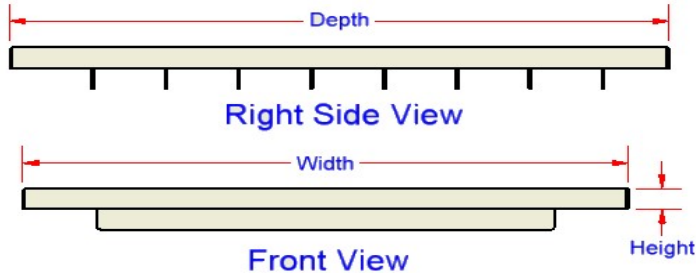

DP - Deck Plates - Aluminum

Deck plates are super heavy duty and offer access to top of truck to disconnect trailer hoses or connectors. Deck plates are available with or without LEDs. Deck plates are available in different sizes, or can be ordered in custom size. All AMERICAN TRUCKBOXES deck plates are designed to keep you safe.

Description

- An engineered aluminum construction
- Fully seam welded on all seams and corners
- LED lights (lamps) certain models
- Reinforced decking supports
- Mounting kit (easy clamp) included: (M3120D)

Note: Plates are available in: Tread Plate (TT - Standard) Smooth (S) and Mirror (M) Finish – change end of part number.

No.	Model Number	Material	Lights	Height (in.)	Depth (in.)	Width (in.)	Weight (lb.)
1.	A-DP51-022434-TT	.125 Smooth/.125 TP	None	1-3/8	24	34	18
2.	A-DP51-023034-TT	.125 Smooth/.125 TP	None	1-3/8	30	34	23
3.	A-DP51-023634-TT	.125 Smooth/.125 TP	None	1-3/8	36	34	26
4.	A-DP51-024234-TT	.125 Smooth/.125 TP	None	1-3/8	42	34	30
5.	A-DP51-024834-TT	.125 Smooth/.125 TP	None	1-3/8	48	34	34
6.	A-DP52-032434-TT	.125 Smooth/.125 TP	Red/Amber	2-3/8	24	34	25
7.	A-DP52-033034-TT	.125 Smooth/.125 TP	Red/Amber	2-3/8	30	34	30
8.	A-DP52-033634-TT	.125 Smooth/.125 TP	Red/Amber	2-3/8	36	34	35
9.	A-DP52-034234-TT	.125 Smooth/.125 TP	Red/Amber	2-3/8	42	34	40
10.	A-DP52-034834-TT	.125 Smooth/.125 TP	Red/Amber	2-3/8	48	34	44
11.	A-DP55-021234-S	.125 Smooth	None	2-1/2	12	34	16
12.	A-DP55-021834-S	.125 Smooth	None	2-1/2	18	34	24
13.	A-DP55-022434-S	.125 Smooth	None	2-1/2	24	34	32
14.	A-DP57-2734-S	.125 Smooth	None	2	7.5	34	6