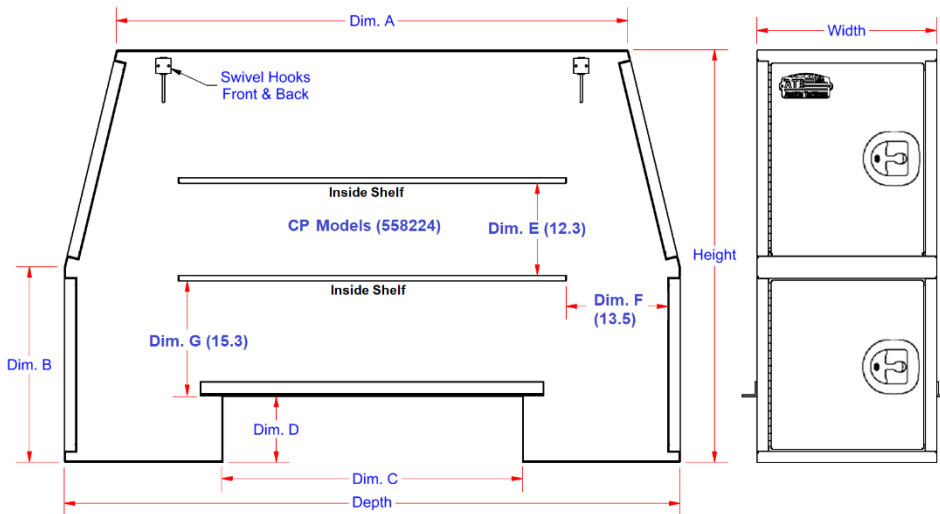

## CP – Cross-Pack Service Boxes – Steel & Aluminum – Both End Double Side Open Doors

Cross-pack service boxes are heavy duty, high capacity and offer easy access to your equipment. Boxes are mounted behind truck cab on truck frame. These boxes are perfect for storing your equipment, tools and personal gear. Cross-pack boxes are available in different sizes and can be ordered custom size. All AMERICAN TRUCKBOXES boxes are designed and built to keep your equipment safe and secure.

Shown with Optional Service Boxes

No.	Model Number	Material	Height (in.)	Depth (in.)	Width (in.)	Dim. A (In.)	Dim. B (in.)	Dim. C (in.)	Dim. D (in.)	Service Boxes (K)	Weight (lb.)
1.	A-CP51-558224-S	10g Aluminum	55	82	24	68	26	40	8.75	15x21x24-30	300
2.	A-CP51-558524-S	10g Aluminum	55	85	24	71	26	40	9.1	15x21x24-30	310
3.	A-CP51-559224-S	10g Aluminum	55	92	24	78	26	40	8.75	15x21x24-30	335
4.	A-CP51-589224-S	10g Aluminum	58	92	24	78	28	40	8.75	15x21x24-30	354
5.	A-CP51-628224-S	10g Aluminum	62	82	24	68	40	40	16.75	18x21x30-36	340
6.	A-CP51-658224-S	10g Aluminum	65	82	24	68	26	40	13.75	15x21-30-36	356
7.	A-CP51-708224-S	10g Aluminum	70	82	24	68	48	40	16.75	18x21x30-36	385
8.	S-CP41-558224-*	14g Steel	55	82	24	68	26	40	8.75	15x21x24-30	489
9.	S-CP41-558524-*	14/12g Steel	55	85	24	71	26	40	9.1	15x21x24-30	508
10.	S-CP41-559224-*	14/12g Steel	55	92	24	78	26	40	8.75	15x21x24-30	550
11.	S-CP41-589224-*	14/12g Steel	58	92	24	78	28	40	8.75	15x21x24-30	580
12.	S-CP41-628224-*	14/12g Steel	62	82	24	68	40	40	16.75	18x21x30-36	555
13.	S-CP41-658224-*	14/12g Steel	65	82	24	68	26	40	13.75	15x21-30-36	580
14.	S-CP41-708224-*	14/12g Steel	70	82	24	68	48	40	16.75	18x21x30-36	625