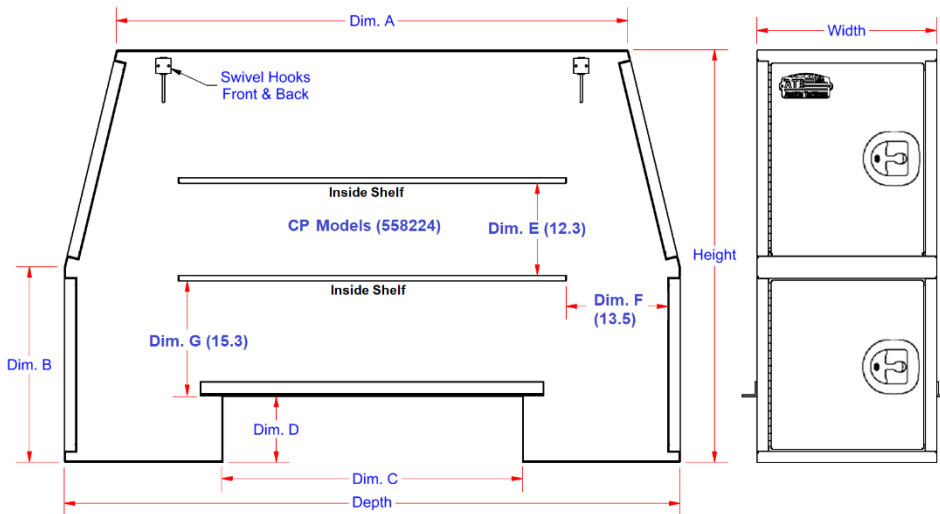

CP – Cross-Pack Service Boxes – Steel & Aluminum – Both End Double Side Open Doors

Cross-pack service boxes are heavy duty, high capacity and offer easy access to your equipment. Boxes are mounted behind truck cab on truck frame. These boxes are perfect for storing your equipment, tools and personal gear. Cross-pack boxes are available in different sizes and can be ordered custom size. All AMERICAN TRUCKBOXES boxes are designed and built to keep your equipment safe and secure.

Shown with Optional Service Boxes

No.	Model Number	Material	Height (in.)	Depth (in.)	Width (in.)	Dim. A (In.)	Dim. B (in.)	Dim. C (in.)	Dim. D (in.)	Service Boxes (K)	Weight (lb.)
1.	A-CP51-558224-S	10g Aluminum	55	82	24	68	26	40	8.75	15x21x24-30	300
2.	A-CP51-558524-S	10g Aluminum	55	85	24	71	26	40	9.1	15x21x24-30	310
3.	A-CP51-559224-S	10g Aluminum	55	92	24	78	26	40	8.75	15x21x24-30	335
4.	A-CP51-589224-S	10g Aluminum	58	92	24	78	28	40	8.75	15x21x24-30	354
5.	A-CP51-628224-S	10g Aluminum	62	82	24	68	40	40	16.75	18x21x30-36	340
6.	A-CP51-658224-S	10g Aluminum	65	82	24	68	26	40	13.75	15x21-30-36	356
7.	A-CP51-708224-S	10g Aluminum	70	82	24	68	48	40	16.75	18x21x30-36	385
8.	S-CP41-558224-*	14g Steel	55	82	24	68	26	40	8.75	15x21x24-30	489
9.	S-CP41-558524-*	14/12g Steel	55	85	24	71	26	40	9.1	15x21x24-30	508
10.	S-CP41-559224-*	14/12g Steel	55	92	24	78	26	40	8.75	15x21x24-30	550
11.	S-CP41-589224-*	14/12g Steel	58	92	24	78	28	40	8.75	15x21x24-30	580
12.	S-CP41-628224-*	14/12g Steel	62	82	24	68	40	40	16.75	18x21x30-36	555
13.	S-CP41-658224-*	14/12g Steel	65	82	24	68	26	40	13.75	15x21-30-36	580
14.	S-CP41-708224-*	14/12g Steel	70	82	24	68	48	40	16.75	18x21x30-36	625