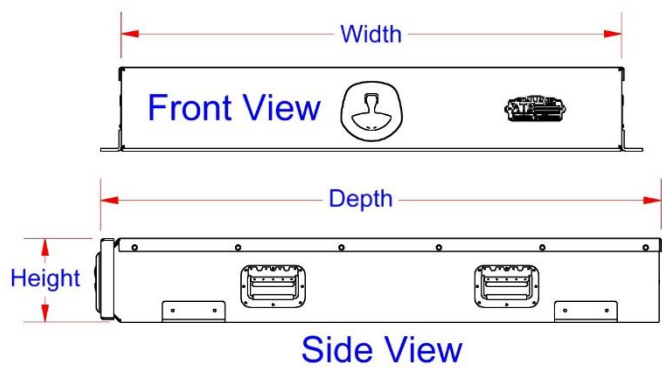

## BPS – Pullout Bed-Pack Sports Storage Drawer Boxes – Aluminum – Single Pullout Drawer

Bed-Pack sport boxes are heavy duty and offer easy access to your hunting gear and hunting tools. Boxes can be mounted on truck boxes, flatbeds, or trailers. These boxes are perfect for storing your hunting equipment, tools and personal gear. Bed-pack sport boxes are available in different sizes and can be ordered custom size. All AMERICAN TRUCKBOXES boxes are designed and built to keep your equipment safe and secure.

M7000FL Bracket

Description	
• An engineered aluminum construction	
• Fully seam welded on all seams and corners	
• Channel braced reinforced top and bottom	
• Lockable SS Dolphin Tail HD adjustable T-handle latch	
• Automotive type weather seal	
• Heavy duty drawer slides with smooth rolling action	
• Side retractable caring handles	
• Drawers dividers for organization	
• <b>Optional - Foam in drawer 1" thick - cut to fit gear: LFS-PU-1B</b>	
• <b>Optional – Top sliding tray (BT51 Series)</b>	
• <b>Optional - Mounting end gate cross foot channel (M7000FC)</b>	
• <b>Mounting L-brackets (M7000FL)</b>	

A-BPS41-123644 Trunk Box

M7000FC Bracket

**Optional:** Top Slide Out Tray  
Installed on Top of Bed-Pack

No.	Model Number	Material	Height (in.)	Depth (in.)	Width (in.)	Drawer Height Inside "A" (in.)	Drawer Width Inside B (in.)	Weight (lb.)
1.	A-BPS41-85224-T1	.090 Smooth/.100 TP	8	52	24	5.0	19-1/2"	54
2.	A-BPS41-86424-T1	.090 Smooth/.100 TP	8	64	24	5.0	19-1/2"	70
3.	A-BPS41-87624-T1	.090 Smooth/.100 TP	8	76	24	5.0	19-1/2"	85
4.	A-BPS41-84848-T1	.090 Smooth/.100 TP	8	48	48	5.0	19-1/2"	114
5.	A-BPS41-85248-T1	.090 Smooth/.100 TP	8	52	48	5.0	43-1/2"	122
6.	A-BPS41-86448-T1	.090 Smooth/.100 TP	8	64	48	5.0	43-1/2"	150
7.	A-BPS41-87648-T1	.090 Smooth/.100 TP	8	76	48	5.0	43-1/2"	178
8.	A-BPS41-123644-T1	.090 Smooth/.100 TP	12	36	44	9.0	39-1/2"	110