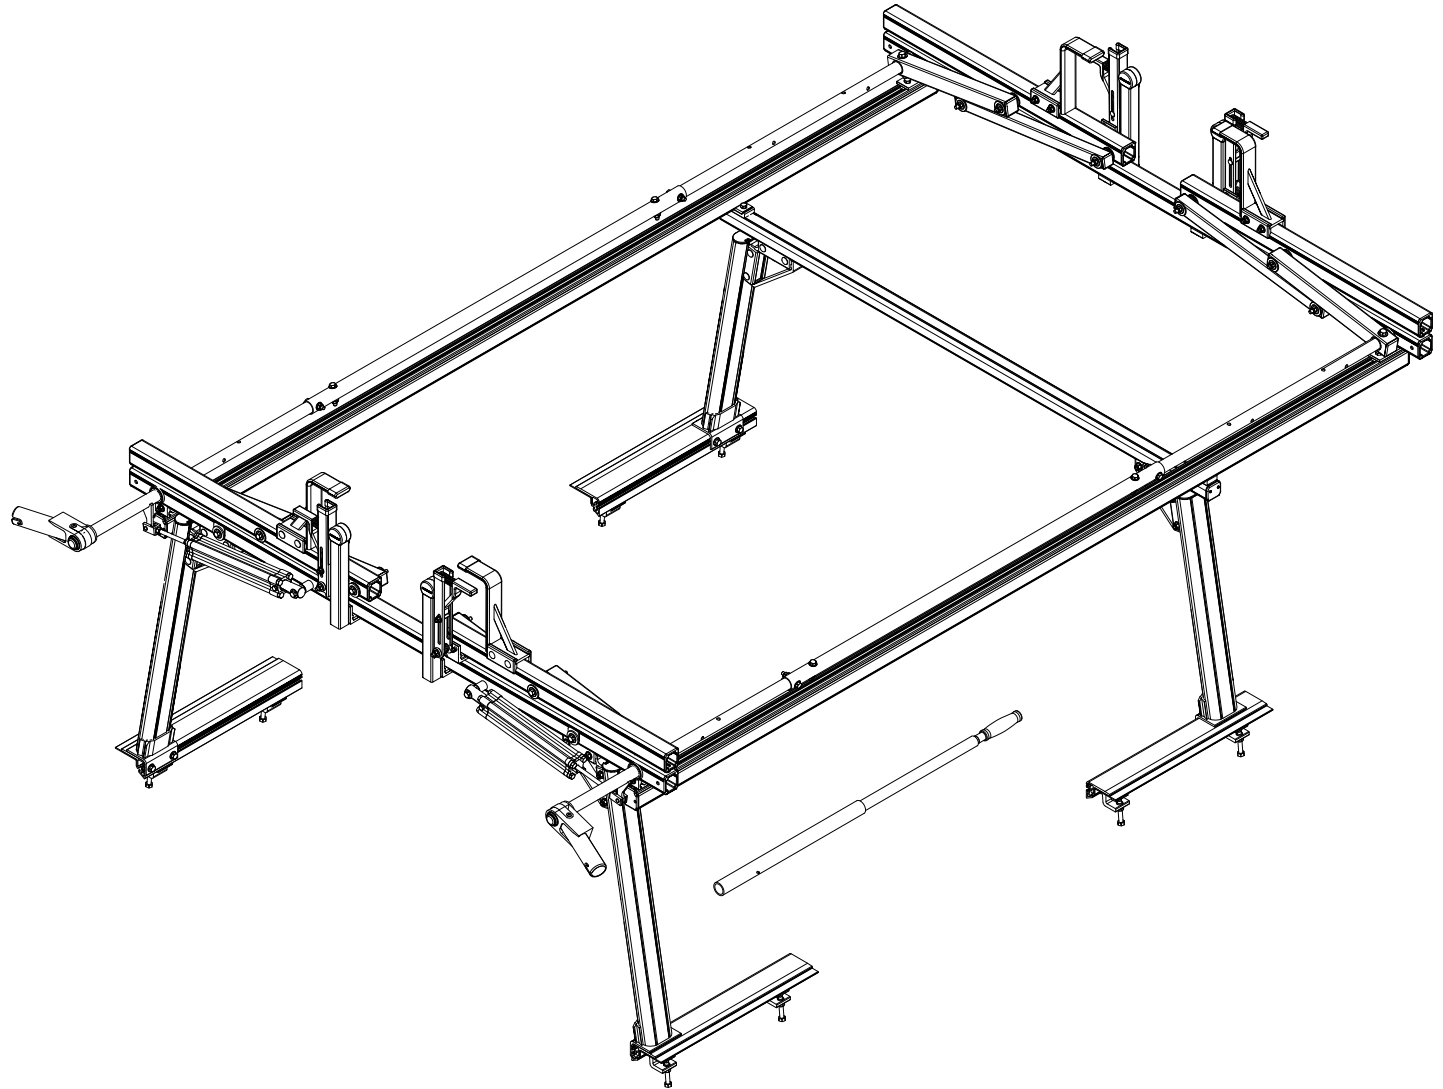

PRR-0021

Pickup Rack, Universal

Dimensional Specifications on Page 2

Configuration as shown:

Rotation Left/Rotation Right
w/Suspended B5 Handle
Two Crossbars, US Gen4
Finish: White Powder Coat
Rack Weight (empty): 143 lbs

Load specifications as shown:

Maximum Ladder Weight LH..... 75 lbs
Maximum Ladder Length LH..... 32 ft
Maximum Ladder Section LH..... 16 ft
Maximum Ladder Weight RH..... 75 lbs
Maximum Ladder Length RH..... 32 ft
Maximum Ladder Section RH..... 16 ft

PRR-0021

Pickup Rack, Universal

Approximate dimensions as shown:

A: Mount Spacing L/R.....	62"
B: Crossbar Width.....	68"
C: Rack Width	74"
D: Rack Length.....	112.5"
E: Crossbar Spacing.....	.8'
F: Mount Spacing F/R	73"
G: Rack Height.....	41"