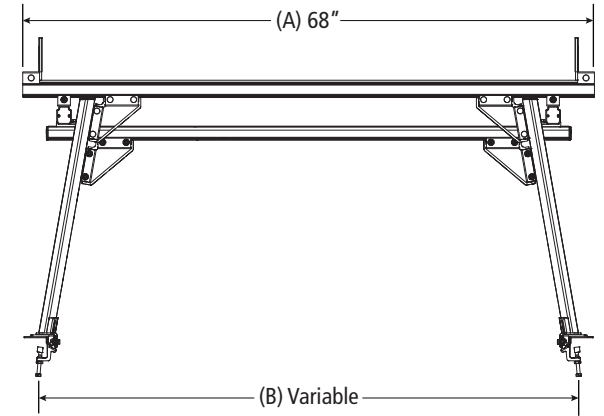

PRR-0021

Pickup Rack, Universal

Dimensional Specifications on Page 2

Configuration as shown:

Rotation Left/Rotation Right
w/Suspended B5 Handle
Two Crossbars, US Gen4
Finish: White Powder Coat
Rack Weight (empty): 143 lbs

Load specifications as shown:

Maximum Ladder Weight LH..... 75 lbs
Maximum Ladder Length LH..... 32 ft
Maximum Ladder Section LH..... 16 ft
Maximum Ladder Weight RH..... 75 lbs
Maximum Ladder Length RH..... 32 ft
Maximum Ladder Section RH..... 16 ft

PRR-0021

Pickup Rack, Universal

Approximate dimensions as shown:

A: Mount Spacing L/R.....	62"
B: Crossbar Width.....	68"
C: Rack Width	74"
D: Rack Length.....	112.5"
E: Crossbar Spacing.....	.8'
F: Mount Spacing F/R	73"
G: Rack Height.....	41"