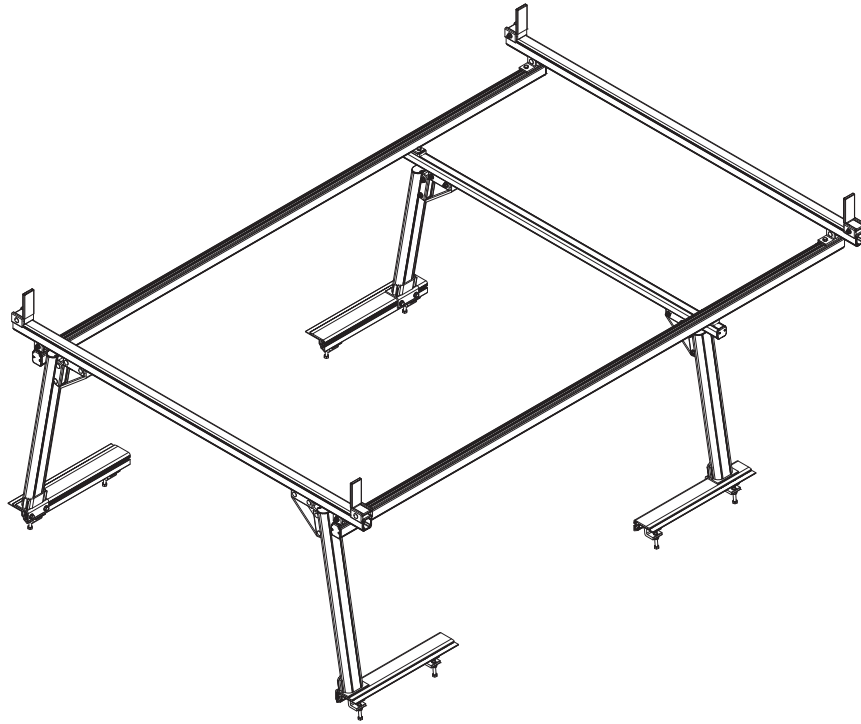

PRR-0021

Pickup Rack, Universal

Dimensional Specifications on Page 2

Configuration as shown:

Rotation Left/Rotation Right
w/Suspended B5 Handle
Two Crossbars, US Gen4
Finish: White Powder Coat
Rack Weight (empty): 143 lbs

Load specifications as shown:

Maximum Ladder Weight LH..... 75 lbs
Maximum Ladder Length LH..... 32 ft
Maximum Ladder Section LH..... 16 ft
Maximum Ladder Weight RH..... 75 lbs
Maximum Ladder Length RH..... 32 ft
Maximum Ladder Section RH..... 16 ft

PRR-0021

Pickup Rack, Universal

Approximate dimensions as shown:

A: Mount Spacing L/R.....	62"
B: Crossbar Width.....	68"
C: Rack Width	74"
D: Rack Length.....	112.5"
E: Crossbar Spacing.....	.8'
F: Mount Spacing F/R	73"
G: Rack Height.....	41"