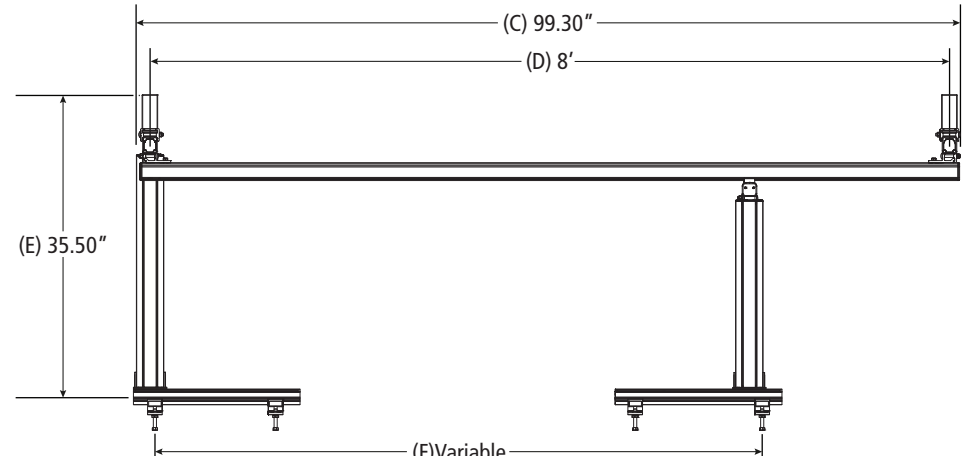

PRR-0021

Pickup Rack, Universal

Dimensional Specifications on Page 2

Configuration as shown:

Rotation Left/Rotation Right
w/Suspended B5 Handle
Two Crossbars, US Gen4
Finish: White Powder Coat
Rack Weight (empty): 143 lbs

Load specifications as shown:

Maximum Ladder Weight LH..... 75 lbs
Maximum Ladder Length LH..... 32 ft
Maximum Ladder Section LH..... 16 ft
Maximum Ladder Weight RH..... 75 lbs
Maximum Ladder Length RH..... 32 ft
Maximum Ladder Section RH..... 16 ft

PRR-0021

Pickup Rack, Universal

Approximate dimensions as shown:

A: Mount Spacing L/R.....	62"
B: Crossbar Width.....	68"
C: Rack Width	74"
D: Rack Length.....	112.5"
E: Crossbar Spacing.....	.8'
F: Mount Spacing F/R	73"
G: Rack Height.....	41"