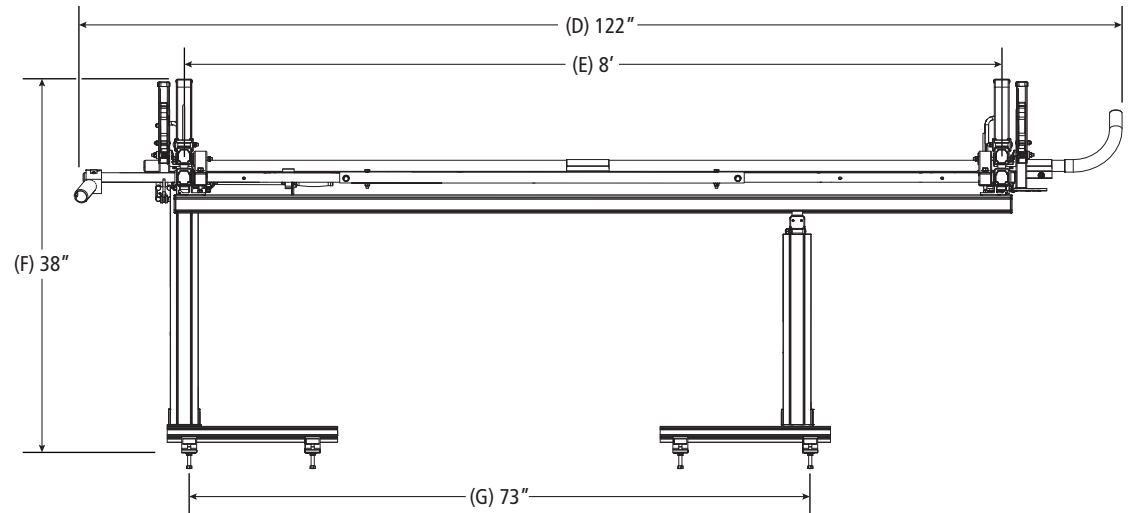

PRIME DESIGN™

A Safe Fleet Brand

PCR-0021

Pickup Rack, Universal

Dimensional Specifications on Page 2

Configuration as shown:

Clamp Down Left/Clamp Down Right

Two Crossbars, US Gen4

Maximum Ladder Length RH..... 32 ft

Maximum Ladder Section RH..... 16 ft

PCR-0021

Pickup Rack, Universal

Approximate dimensions as shown:

A: Mount Spacing L/R.....	65"
B: Crossbar Width.....	68"
C: Rack Width.....	77"
D: Rack Length.....	113"
E: Crossbar Spacing.....	8'
F: Mount Spacing F/R.....	73"
G: Rack Height.....	38"