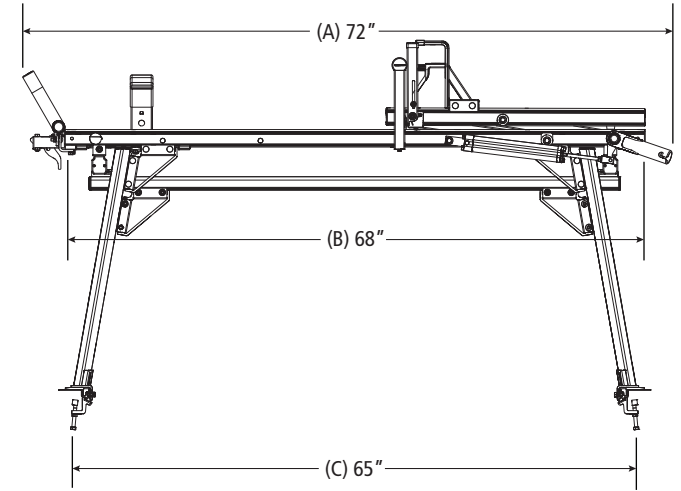

PRIME DESIGN™

A Safe Fleet Brand

PCR-0021

Pickup Rack, Universal

Dimensional Specifications on Page 2

Configuration as shown:

Clamp Down Left/Clamp Down Right

Two Crossbars, US Gen4

Finish: White Powder Coat

Rack Weight (empty): 99 lbs

Load specifications as shown:

Maximum Ladder Weight LH..... 75 lbs

Maximum Ladder Length LH..... 32 ft

Maximum Ladder Section LH..... 16 ft

Maximum Ladder Weight RH..... 75 lbs

Maximum Ladder Length RH..... 32 ft

Maximum Ladder Section RH..... 16 ft

PCR-0021

Pickup Rack, Universal

Approximate dimensions as shown:

A: Mount Spacing L/R.....	65"
B: Crossbar Width.....	68"
C: Rack Width.....	77"
D: Rack Length.....	113"
E: Crossbar Spacing.....	8'
F: Mount Spacing F/R.....	73"
G: Rack Height.....	38"