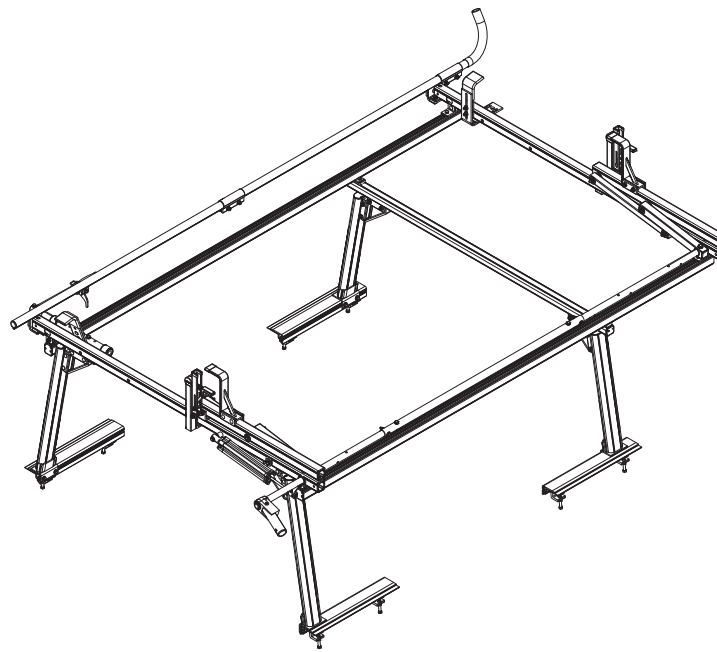

PRIME DESIGN™

A Safe Fleet Brand

PCR-0021

Pickup Rack, Universal

Dimensional Specifications on Page 2

Configuration as shown:

Clamp Down Left/Clamp Down Right

Two Crossbars, US Gen4

Finish: White Powder Coat

Rack Weight (empty): 99 lbs

Load specifications as shown:

Maximum Ladder Weight LH..... 75 lbs

Maximum Ladder Length LH..... 32 ft

Maximum Ladder Section LH..... 16 ft

Maximum Ladder Weight RH..... 75 lbs

Maximum Ladder Length RH..... 32 ft

Maximum Ladder Section RH..... 16 ft

PCR-0021

Pickup Rack, Universal

Approximate dimensions as shown:

A: Mount Spacing L/R.....	65"
B: Crossbar Width.....	68"
C: Rack Width.....	77"
D: Rack Length.....	113"
E: Crossbar Spacing.....	8'
F: Mount Spacing F/R.....	73"
G: Rack Height.....	38"