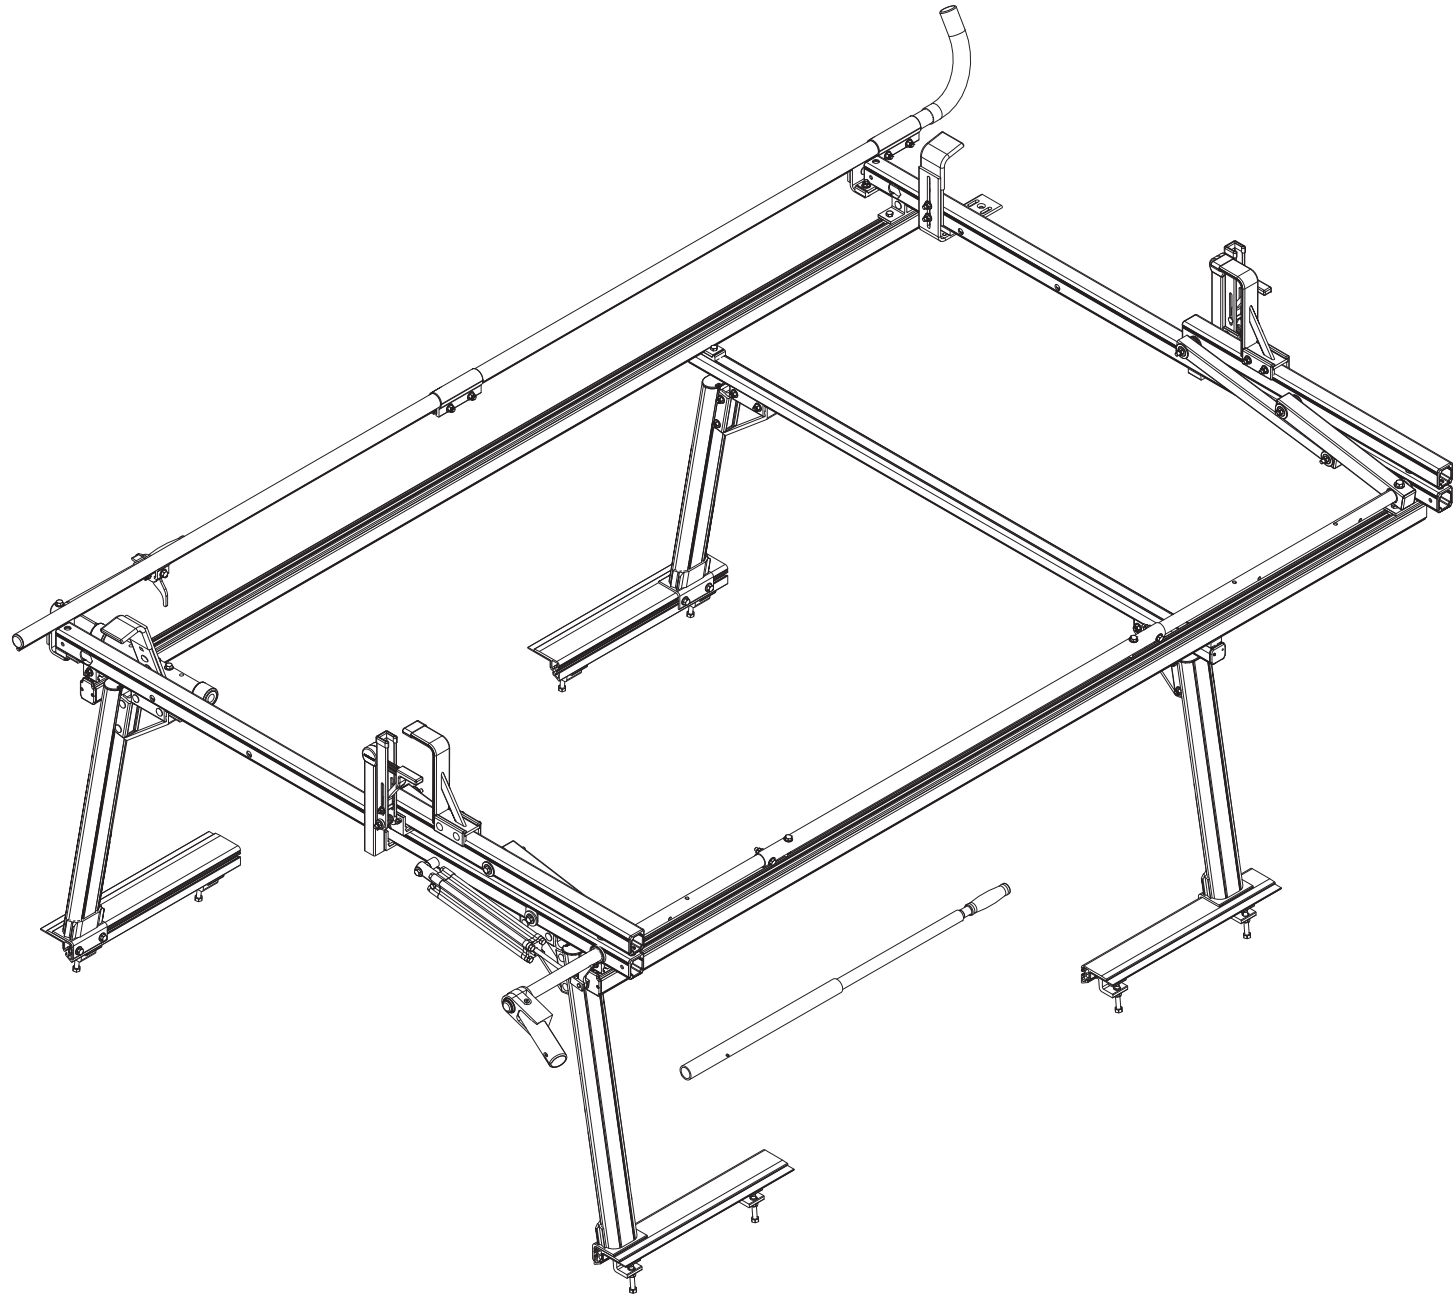

PRIME DESIGN™

A Safe Fleet Brand

PCR-0021

Pickup Rack, Universal

Dimensional Specifications on Page 2

Configuration as shown:

Clamp Down Left/Clamp Down Right

Two Crossbars, US Gen4

Finish: White Powder Coat

Rack Weight (empty): 99 lbs

Load specifications as shown:

Maximum Ladder Weight LH..... 75 lbs

Maximum Ladder Length LH..... 32 ft

Maximum Ladder Section LH..... 16 ft

Maximum Ladder Weight RH..... 75 lbs

Maximum Ladder Length RH..... 32 ft

Maximum Ladder Section RH..... 16 ft

PCR-0021

Pickup Rack, Universal

Approximate dimensions as shown:

A: Mount Spacing L/R.....	65"
B: Crossbar Width.....	68"
C: Rack Width.....	77"
D: Rack Length.....	113"
E: Crossbar Spacing.....	8'
F: Mount Spacing F/R.....	73"
G: Rack Height.....	38"