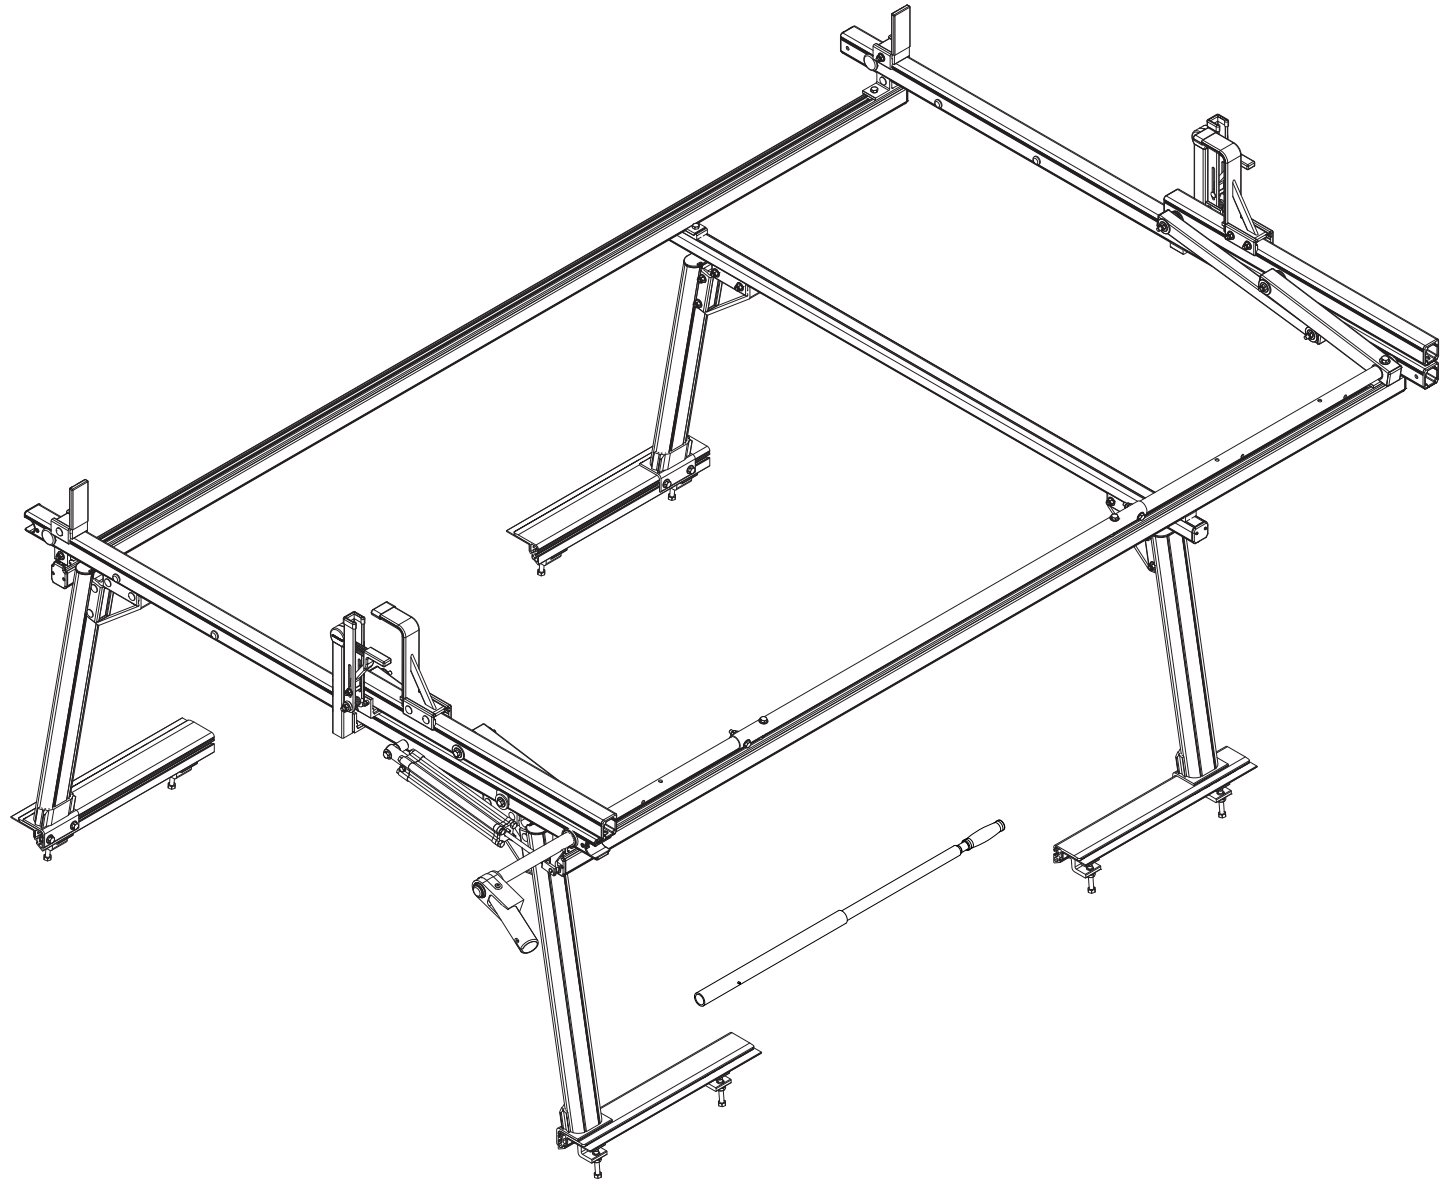

PRIME DESIGN™

A Safe Fleet Brand

PBR-0021

Pickup Rack, Universal

Dimensional Specifications on Page 2

Configuration as shown:

Base Left/Rotation Right
w/Suspended B5 Handle
Two Crossbars, US Gen4
Finish: White Powder Coat
Rack Weight (empty): 109.75 lbs

Load specifications as shown:

Maximum Ladder Weight LH..... 100 lbs
Maximum Ladder Length LH..... 32 ft
Maximum Ladder Section LH..... 16 ft
Maximum Ladder Weight RH..... 75 lbs
Maximum Ladder Length RH..... 32 ft
Maximum Ladder Section RH..... 16 ft

PBR-0021

Pickup Rack, Universal

Approximate dimensions as shown:

A: Mount Spacing L/R.....	62"
B: Crossbar Width.....	68"
C: Rack Width.....	71"
D: Rack Length.....	112.50"
E: Crossbar Spacing.....	8'
F: Mount Spacing F/R.....	73"
G: Rack Height.....	41"