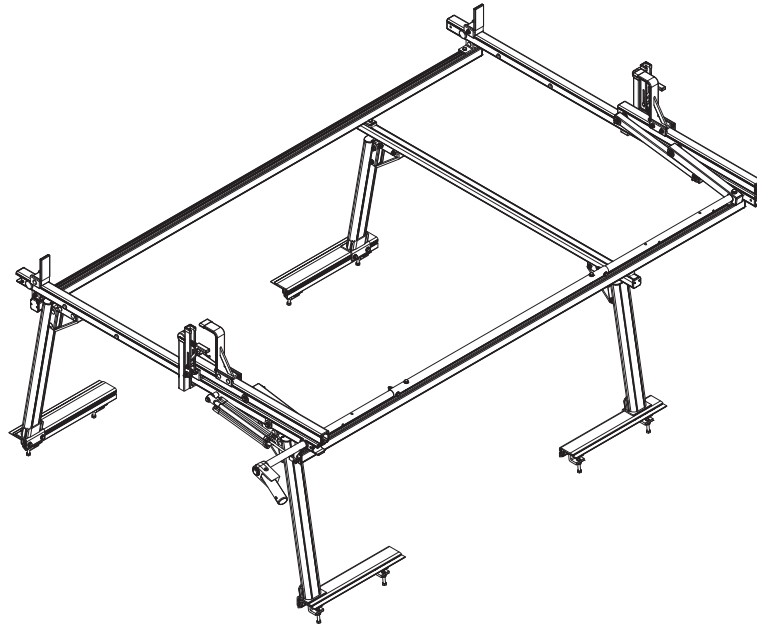

PRIME DESIGN™

A Safe Fleet Brand

PBR-0021

Pickup Rack, Universal

Dimensional Specifications on Page 2

Configuration as shown:

Base Left/Rotation Right
w/Suspended B5 Handle
Two Crossbars, US Gen4
Finish: White Powder Coat
Rack Weight (empty): 109.75 lbs

Load specifications as shown:

Maximum Ladder Weight LH..... 100 lbs
Maximum Ladder Length LH..... 32 ft
Maximum Ladder Section LH..... 16 ft
Maximum Ladder Weight RH..... 75 lbs
Maximum Ladder Length RH..... 32 ft
Maximum Ladder Section RH..... 16 ft

PBR-0021

Pickup Rack, Universal

Approximate dimensions as shown:

A: Mount Spacing L/R.....	62"
B: Crossbar Width.....	68"
C: Rack Width.....	71"
D: Rack Length.....	112.50"
E: Crossbar Spacing.....	8'
F: Mount Spacing F/R.....	73"
G: Rack Height.....	41"