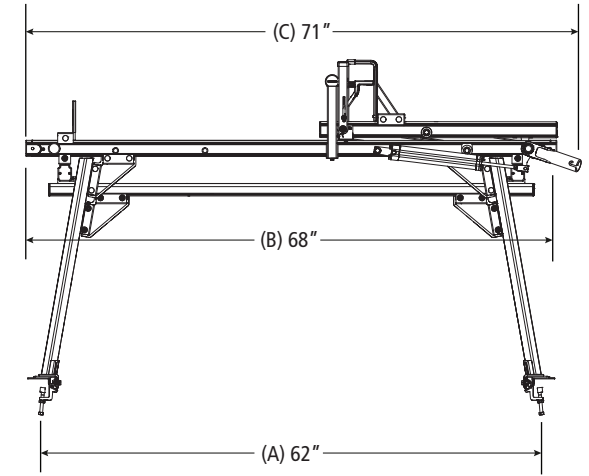

PRIME DESIGN™

A Safe Fleet Brand

PBR-0021

Pickup Rack, Universal

Dimensional Specifications on Page 2

Configuration as shown:

Base Left/Rotation Right
w/Suspended B5 Handle
Two Crossbars, US Gen4
Finish: White Powder Coat
Rack Weight (empty): 109.75 lbs

Load specifications as shown:

Maximum Ladder Weight LH..... 100 lbs
Maximum Ladder Length LH..... 32 ft
Maximum Ladder Section LH..... 16 ft
Maximum Ladder Weight RH..... 75 lbs
Maximum Ladder Length RH..... 32 ft
Maximum Ladder Section RH..... 16 ft

PBR-0021

Pickup Rack, Universal

Approximate dimensions as shown:

A: Mount Spacing L/R.....	62"
B: Crossbar Width.....	68"
C: Rack Width.....	71"
D: Rack Length.....	112.50"
E: Crossbar Spacing.....	8'
F: Mount Spacing F/R.....	73"
G: Rack Height.....	41"