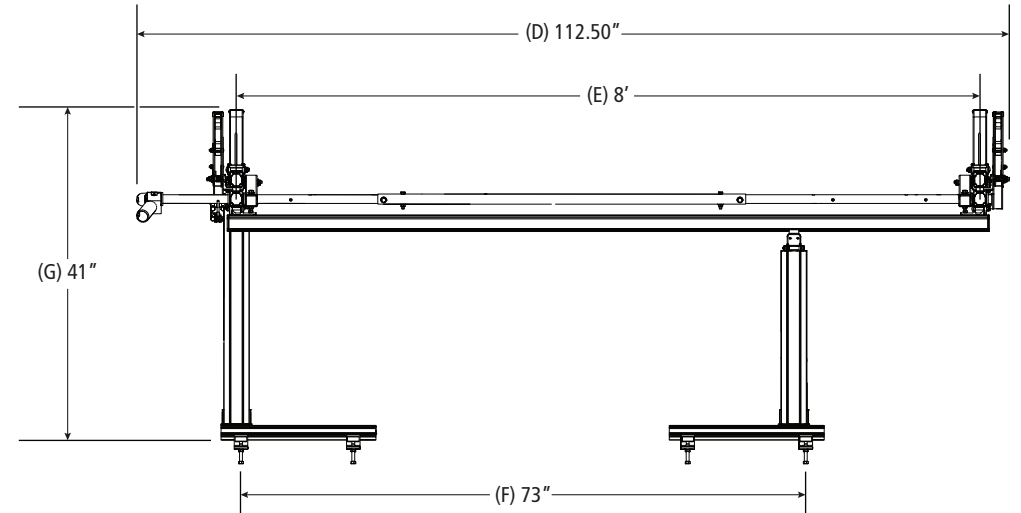

PRIME DESIGN™

A Safe Fleet Brand

PBR-0021

Pickup Rack, Universal

Dimensional Specifications on Page 2

Configuration as shown:

Base Left/Rotation Right
w/Suspended B5 Handle
Two Crossbars, US Gen4
Finish: White Powder Coat
Rack Weight (empty): 109.75 lbs

Load specifications as shown:

Maximum Ladder Weight LH..... 100 lbs
Maximum Ladder Length LH..... 32 ft
Maximum Ladder Section LH..... 16 ft
Maximum Ladder Weight RH..... 75 lbs
Maximum Ladder Length RH..... 32 ft
Maximum Ladder Section RH..... 16 ft

PBR-0021

Pickup Rack, Universal

Approximate dimensions as shown:

A: Mount Spacing L/R.....	62"
B: Crossbar Width.....	68"
C: Rack Width.....	71"
D: Rack Length.....	112.50"
E: Crossbar Spacing.....	8'
F: Mount Spacing F/R.....	73"
G: Rack Height.....	41"