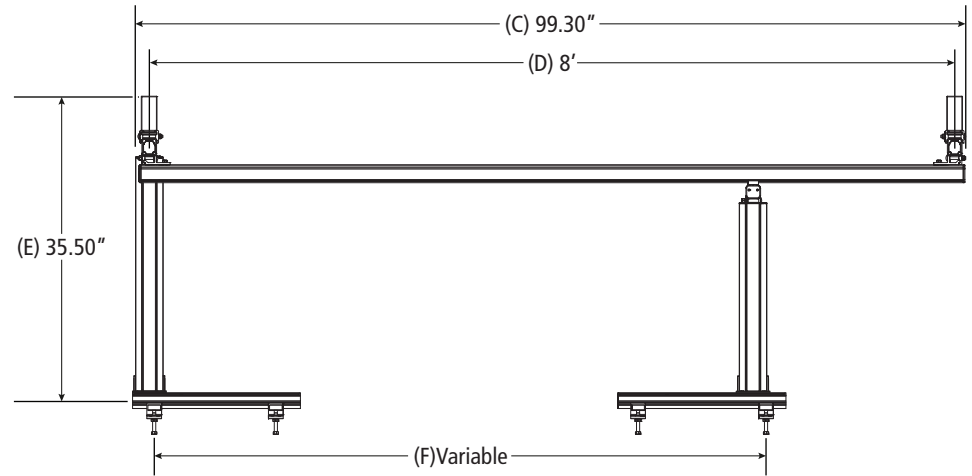

PRIME DESIGN™

A Safe Fleet Brand

PBB-0021

Pickup Rack, Universal

Dimensional Specifications on Page 2

Configuration as shown:

Base Left/Base Right
Two Crossbars, US Gen4
Finish: White Powder Coat
Rack Weight (empty): 75.50 lbs

Load specifications as shown:

Maximum Ladder Weight LH..... 100 lbs
Maximum Ladder Length LH..... 32 ft
Maximum Ladder Section LH 16 ft
Maximum Ladder Weight RH 100 lbs
Maximum Ladder Length RH 32 ft
Maximum Ladder Section RH..... 16 ft

PBB-0021

Pickup Rack, Universal

Approximate dimensions as shown:

- A: Crossbar Width 68"
- B: Mount Spacing L/R Variable
- C: Rack Length 99.30"
- D: Crossbar Spacing 8'
- E: Rack Height 35.50"
- F: Mount Spacing F/R Variable