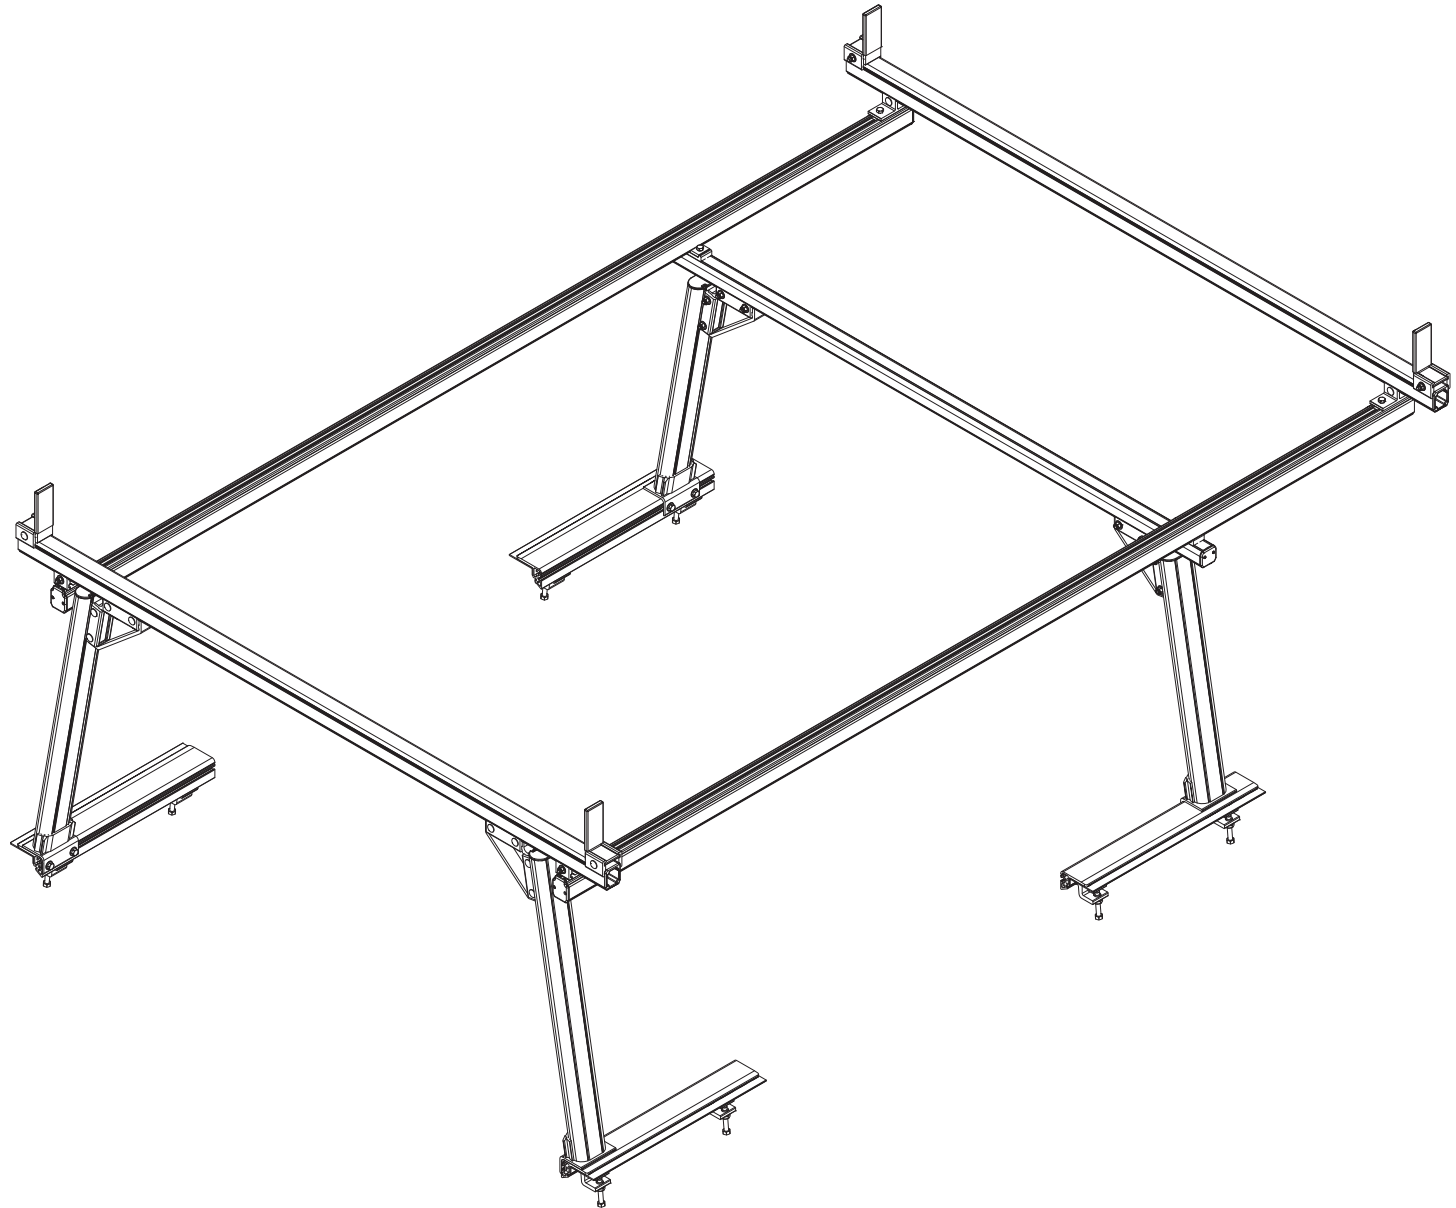

PRIME DESIGN™

A Safe Fleet Brand

PBB-0021

Pickup Rack, Universal

Dimensional Specifications on Page 2

Configuration as shown:

Base Left/Base Right
Two Crossbars, US Gen4
Finish: White Powder Coat
Rack Weight (empty): 75.50 lbs

Load specifications as shown:

Maximum Ladder Weight LH..... 100 lbs
Maximum Ladder Length LH..... 32 ft
Maximum Ladder Section LH 16 ft
Maximum Ladder Weight RH 100 lbs
Maximum Ladder Length RH 32 ft
Maximum Ladder Section RH..... 16 ft

PBB-0021

Pickup Rack, Universal

Approximate dimensions as shown:

- A: Crossbar Width 68"
- B: Mount Spacing L/R Variable
- C: Rack Length 99.30"
- D: Crossbar Spacing 8'
- E: Rack Height 35.50"
- F: Mount Spacing F/R Variable