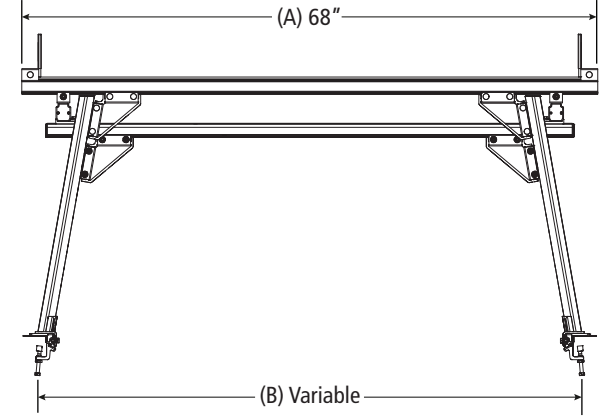

PRIME DESIGN™

A Safe Fleet Brand

PBB-0021

Pickup Rack, Universal

Dimensional Specifications on Page 2

Configuration as shown:

Base Left/Base Right
Two Crossbars, US Gen4
Finish: White Powder Coat
Rack Weight (empty): 75.50 lbs

Load specifications as shown:

Maximum Ladder Weight LH..... 100 lbs
Maximum Ladder Length LH..... 32 ft
Maximum Ladder Section LH 16 ft
Maximum Ladder Weight RH 100 lbs
Maximum Ladder Length RH 32 ft
Maximum Ladder Section RH..... 16 ft

PBB-0021

Pickup Rack, Universal

Approximate dimensions as shown:

- A: Crossbar Width 68"
- B: Mount Spacing L/R Variable
- C: Rack Length 99.30"
- D: Crossbar Spacing 8'
- E: Rack Height 35.50"
- F: Mount Spacing F/R Variable