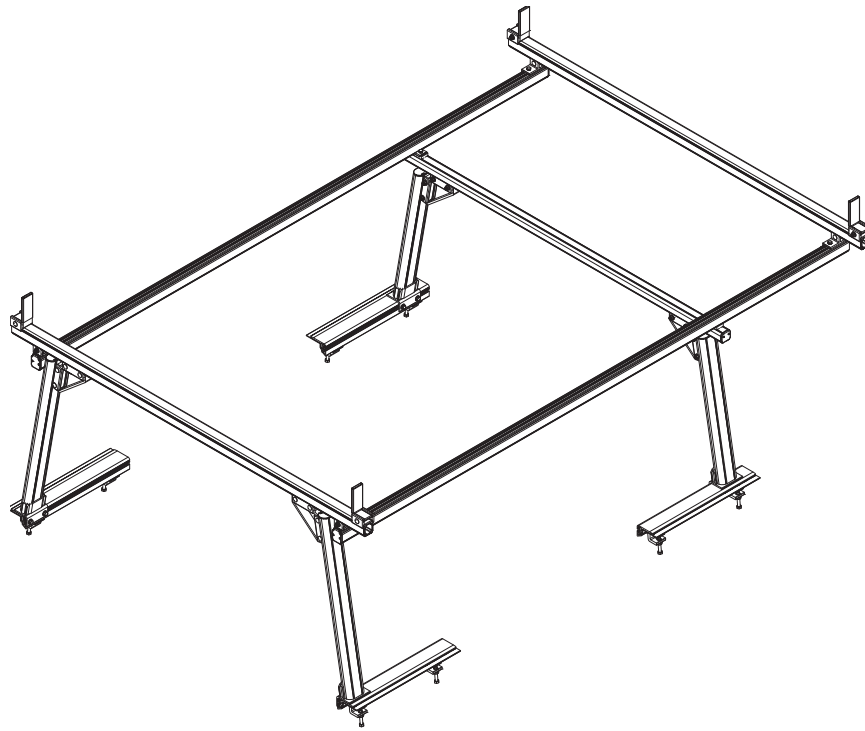

PRIME DESIGN™

A Safe Fleet Brand

PBB-0021

Pickup Rack, Universal

Dimensional Specifications on Page 2

Configuration as shown:

Base Left/Base Right
Two Crossbars, US Gen4
Finish: White Powder Coat
Rack Weight (empty): 75.50 lbs

Load specifications as shown:

Maximum Ladder Weight LH..... 100 lbs
Maximum Ladder Length LH..... 32 ft
Maximum Ladder Section LH 16 ft
Maximum Ladder Weight RH 100 lbs
Maximum Ladder Length RH 32 ft
Maximum Ladder Section RH..... 16 ft

PBB-0021

Pickup Rack, Universal

Approximate dimensions as shown:

- A: Crossbar Width 68"
- B: Mount Spacing L/R Variable
- C: Rack Length 99.30"
- D: Crossbar Spacing 8'
- E: Rack Height 35.50"
- F: Mount Spacing F/R Variable