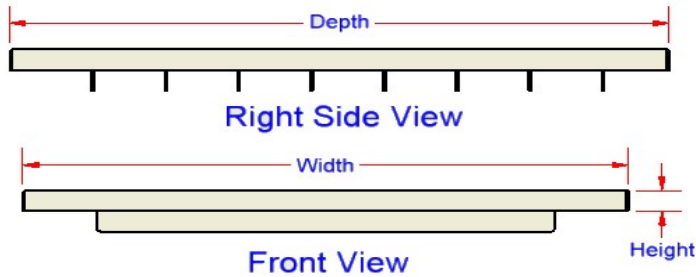

DP - Deck Plates - Aluminum

Deck plates are super heavy duty and offer access to top of truck to disconnect trailer hoses or connectors. Deck plates are available with or without LEDs. Deck plates are available in different sizes, or can be ordered in custom size. All AMERICAN TRUCKBOXES deck plates are designed to keep you safe.

Description

- An engineered aluminum construction
- Fully seam welded on all seams and corners
- LED lights (lamps) certain models
- Reinforced decking supports
- Mounting kit (easy clamp) included: (M3120D)

Note: Plates are available in: Tread Plate (TT - Standard) Smooth (S) and Mirror (M) Finish – change end of part number.

No.	Model Number	Material	Lights	Height (in.)	Depth (in.)	Width (in.)	Weight (lb.)
1.	A-DP51-022434-TT	.125 Smooth/.125 TP	None	1-3/8	24	34	18
2.	A-DP51-023034-TT	.125 Smooth/.125 TP	None	1-3/8	30	34	23
3.	A-DP51-023634-TT	.125 Smooth/.125 TP	None	1-3/8	36	34	26
4.	A-DP51-024234-TT	.125 Smooth/.125 TP	None	1-3/8	42	34	30
5.	A-DP51-024834-TT	.125 Smooth/.125 TP	None	1-3/8	48	34	34
6.	A-DP52-032434-TT	.125 Smooth/.125 TP	Red/Amber	2-3/8	24	34	25
7.	A-DP52-033034-TT	.125 Smooth/.125 TP	Red/Amber	2-3/8	30	34	30
8.	A-DP52-033634-TT	.125 Smooth/.125 TP	Red/Amber	2-3/8	36	34	35
9.	A-DP52-034234-TT	.125 Smooth/.125 TP	Red/Amber	2-3/8	42	34	40
10.	A-DP52-034834-TT	.125 Smooth/.125 TP	Red/Amber	2-3/8	48	34	44
11.	A-DP55-021234-S	.125 Smooth	None	2-1/2	12	34	16
12.	A-DP55-021834-S	.125 Smooth	None	2-1/2	18	34	24
13.	A-DP55-022434-S	.125 Smooth	None	2-1/2	24	34	32
14.	A-DP57-2734-S	.125 Smooth	None	2	7.5	34	6