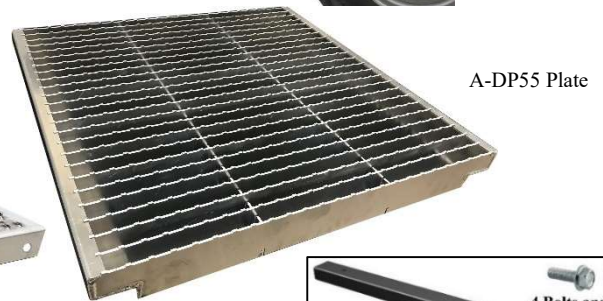

DP - Deck Plates - Aluminum

Deck plates are super heavy duty and offer access to top of truck to disconnect trailer hoses or connectors. Deck plates are available with or without LEDs. Deck plates are available in different sizes, or can be ordered in custom size. All AMERICAN TRUCKBOXES deck plates are designed to keep you safe.

Description

- An engineered aluminum construction
- Fully seam welded on all seams and corners
- LED lights (lamps) certain models
- Reinforced decking supports
- Mounting kit (easy clamp) included: (M3120D)

Note: Plates are available in: Tread Plate (TT - Standard) Smooth (S) and Mirror (M) Finish – change end of part number.

No.	Model Number	Material	Lights	Height (in.)	Depth (in.)	Width (in.)	Weight (lb.)
1.	A-DP51-022434-TT	.125 Smooth/.125 TP	None	1-3/8	24	34	18
2.	A-DP51-023034-TT	.125 Smooth/.125 TP	None	1-3/8	30	34	23
3.	A-DP51-023634-TT	.125 Smooth/.125 TP	None	1-3/8	36	34	26
4.	A-DP51-024234-TT	.125 Smooth/.125 TP	None	1-3/8	42	34	30
5.	A-DP51-024834-TT	.125 Smooth/.125 TP	None	1-3/8	48	34	34
6.	A-DP52-032434-TT	.125 Smooth/.125 TP	Red/Amber	2-3/8	24	34	25
7.	A-DP52-033034-TT	.125 Smooth/.125 TP	Red/Amber	2-3/8	30	34	30
8.	A-DP52-033634-TT	.125 Smooth/.125 TP	Red/Amber	2-3/8	36	34	35
9.	A-DP52-034234-TT	.125 Smooth/.125 TP	Red/Amber	2-3/8	42	34	40
10.	A-DP52-034834-TT	.125 Smooth/.125 TP	Red/Amber	2-3/8	48	34	44
11.	A-DP55-021234-S	.125 Smooth	None	2-1/2	12	34	16
12.	A-DP55-021834-S	.125 Smooth	None	2-1/2	18	34	24
13.	A-DP55-022434-S	.125 Smooth	None	2-1/2	24	34	32
14.	A-DP57-2734-S	.125 Smooth	None	2	7.5	34	6