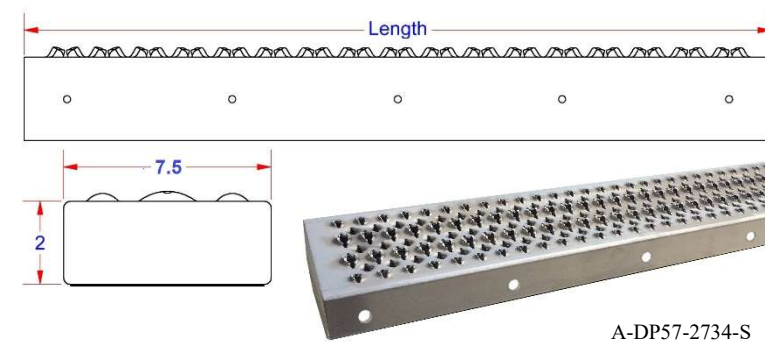

DP - Deck Plates - Aluminum

Deck plates are super heavy duty and offer access to top of truck to disconnect trailer hoses or connectors. Deck plates are available with or without LEDs. Deck plates are available in different sizes, or can be ordered in custom size. All AMERICAN TRUCKBOXES deck plates are designed to keep you safe.

Description

- An engineered aluminum construction
- Fully seam welded on all seams and corners
- LED lights (lamps) certain models
- Reinforced decking supports
- Mounting kit (easy clamp) included: (M3120D)

Note: Plates are available in: Tread Plate (TT - Standard) Smooth (S) and Mirror (M) Finish – change end of part number.

No.	Model Number	Material	Lights	Height (in.)	Depth (in.)	Width (in.)	Weight (lb.)
1.	A-DP51-022434-TT	.125 Smooth/.125 TP	None	1-3/8	24	34	18
2.	A-DP51-023034-TT	.125 Smooth/.125 TP	None	1-3/8	30	34	23
3.	A-DP51-023634-TT	.125 Smooth/.125 TP	None	1-3/8	36	34	26
4.	A-DP51-024234-TT	.125 Smooth/.125 TP	None	1-3/8	42	34	30
5.	A-DP51-024834-TT	.125 Smooth/.125 TP	None	1-3/8	48	34	34
6.	A-DP52-032434-TT	.125 Smooth/.125 TP	Red/Amber	2-3/8	24	34	25
7.	A-DP52-033034-TT	.125 Smooth/.125 TP	Red/Amber	2-3/8	30	34	30
8.	A-DP52-033634-TT	.125 Smooth/.125 TP	Red/Amber	2-3/8	36	34	35
9.	A-DP52-034234-TT	.125 Smooth/.125 TP	Red/Amber	2-3/8	42	34	40
10.	A-DP52-034834-TT	.125 Smooth/.125 TP	Red/Amber	2-3/8	48	34	44
11.	A-DP55-021234-S	.125 Smooth	None	2-1/2	12	34	16
12.	A-DP55-021834-S	.125 Smooth	None	2-1/2	18	34	24
13.	A-DP55-022434-S	.125 Smooth	None	2-1/2	24	34	32
14.	A-DP57-2734-S	.125 Smooth	None	2	7.5	34	6