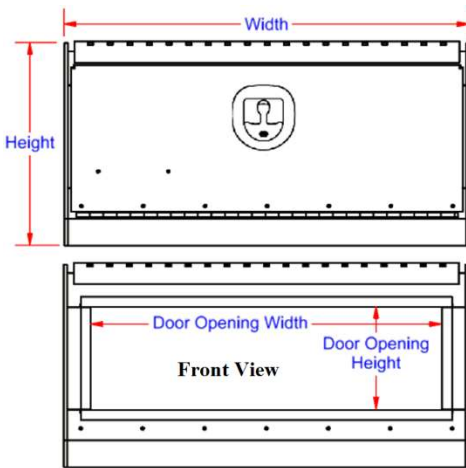

SF – Step Frame Boxes - Aluminum Single Drop & Bottom Open Door

Step frame boxes are super heavy duty, medium capacity and offer easy access from side of truck. Boxes can be mounted to truck frame with L-channel bolt-on mount brackets. These boxes are perfect for storing your equipment, like chains, binder, straps, tarps or your personal gear or tools. Truck boxes are available in different sizes and can be ordered custom size. All AMERICAN TRUCKBOXES boxes are designed and built to keep your equipment safe and secure.

Mirror Finish

Note: Box door is available in: Standard = Smooth (S) or for Diamond Tread (T) and Mirror (M) - changer end of part number.

No.	Model Number	Material	Height (in.)	Depth (in.)	Width (in.)	Door Opening Height (in.)	Door Opening Width (in.)	Dim "A" (in)	Dim "B" (in)	Weight (lb.)
1.	A-SF51-152324D-S	.125 Smooth	15	23	24	7.0	18.0	18-3/4	13-5/8	42
2.	A-SF51-152330D-S	.125 Smooth	15	23	30	7.0	24.0	18-3/4	13-5/8	51
3.	A-SF51-212330D-S	.125 Smooth	21	23	30	13.0	24.0	18-3/4	19-5/8	56
4.	A-SF51S-153024D-S	.125 Smooth	15	30	24	7.0	18.0	18-3/4	13-5/8	69
5.	A-SF51S-153030D-S	.125 Smooth	15	30	30	7.0	24.0	18-3/4	13-5/8	75
6.	A-SF51S-213030D-S	.125 Smooth	21	30	30	13.0	24.0	18-3/4	19-5/8	90
7.	A-SF51S-273034D-S	.125 Smooth	27	30	34	19.0	28.0	18-3/4	25-5/8	110
8.	A-SF51S-153024T-S	.125 Smooth	15	30	24	10.0	18.0	18-3/4	13-5/8	69
9.	A-SF51S-153030T-S	.125 Smooth	15	30	30	10.0	24.0	18-3/4	13-5/8	75
10.	A-SF51S-213030T-S	.125 Smooth	21	30	30	16.0	24.0	18-3/4	19-5/8	90
11.	A-SF51S-273034T-S	.125 Smooth	27	30	34	22.0	28.0	18-3/4	25-5/8	116