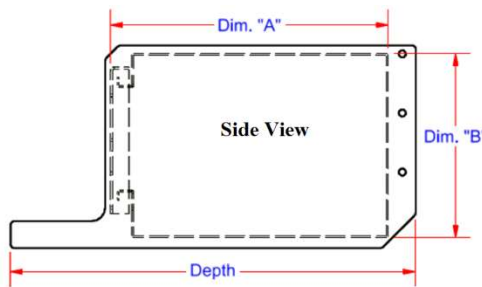

SF – Step Frame Boxes - Aluminum Single Drop & Bottom Open Door

Step frame boxes are super heavy duty, medium capacity and offer easy access from side of truck. Boxes can be mounted to truck frame with L-channel bolt-on mount brackets. These boxes are perfect for storing your equipment, like chains, binder, straps, tarps or your personal gear or tools. Truck boxes are available in different sizes and can be ordered custom size. All AMERICAN TRUCKBOXES boxes are designed and built to keep your equipment safe and secure.

Mirror Finish

Note: Box door is available in: Standard = Smooth (S) or for Diamond Tread (T) and Mirror (M) - changer end of part number.

No.	Model Number	Material	Height (in.)	Depth (in.)	Width (in.)	Door Opening Height (in.)	Door Opening Width (in.)	Dim "A" (in)	Dim "B" (in)	Weight (lb.)
1.	A-SF51-152324D-S	.125 Smooth	15	23	24	7.0	18.0	18-3/4	13-5/8	42
2.	A-SF51-152330D-S	.125 Smooth	15	23	30	7.0	24.0	18-3/4	13-5/8	51
3.	A-SF51-212330D-S	.125 Smooth	21	23	30	13.0	24.0	18-3/4	19-5/8	56
4.	A-SF51S-153024D-S	.125 Smooth	15	30	24	7.0	18.0	18-3/4	13-5/8	69
5.	A-SF51S-153030D-S	.125 Smooth	15	30	30	7.0	24.0	18-3/4	13-5/8	75
6.	A-SF51S-213030D-S	.125 Smooth	21	30	30	13.0	24.0	18-3/4	19-5/8	90
7.	A-SF51S-273034D-S	.125 Smooth	27	30	34	19.0	28.0	18-3/4	25-5/8	110
8.	A-SF51S-153024T-S	.125 Smooth	15	30	24	10.0	18.0	18-3/4	13-5/8	69
9.	A-SF51S-153030T-S	.125 Smooth	15	30	30	10.0	24.0	18-3/4	13-5/8	75
10.	A-SF51S-213030T-S	.125 Smooth	21	30	30	16.0	24.0	18-3/4	19-5/8	90
11.	A-SF51S-273034T-S	.125 Smooth	27	30	34	22.0	28.0	18-3/4	25-5/8	116