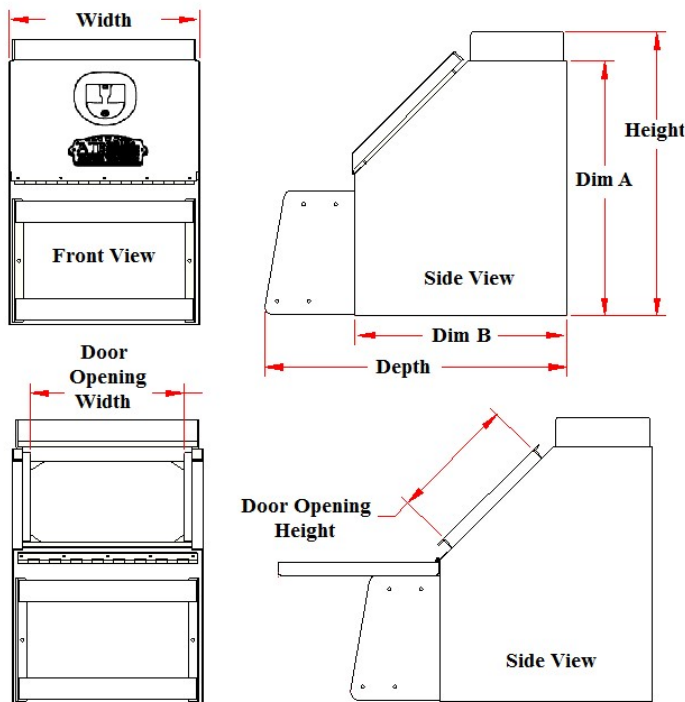

SB - Step Saddle Boot Boxes - Aluminum Single Drop Open Door

Step saddle boot boxes are super heavy duty, high capacity and offer easy access from side of the truck. Boxes are available with or without steps. Step boxes are available in different sizes, ranging from 12” to 48” or can be ordered in custom widths. All AMERICAN TRUCKBOXES boxes are designed and built to keep your equipment safe and secure.

Description

- An engineered aluminum construction
- Fully seam welded on all seams and corners
- Stainless steel continuous hinge on full length of lid
- Replaceable top and bottom steps and mounts
- Laser cut strut grip steps (S), or no steps
- **Reinforced .188 (7g) back for a more secure mounting**
- Lockable SS Dolphin Tail HD adjustable T-handle latch
- All corners are gusseted for added strength and durability
- Fully concealed rain gutter, with automotive type weather seal
- Mounting kit not included: (Kits Av.= M3000H • M3000C • M2100C)

Reinforced Inside
Corners for Mounting

Note: Box door is available in: Standard = Smooth (S) or for Diamond Tread (T) and Mirror (M) - change end of part number.

No.	Model Number	Material	Height (in.)	Depth (in.)	Width (in.)	Dim "A" (in)	Dim "B" (in)	Door Opening Height (in.)	Door Opening Width (in.)	Weight (lb.)
1.	A-SB51-242012D-S	.125 Smooth	24	20	12	No Step	No Step	11-3/4	8-3/8	38
2.	A-SB51-242018D-S	.125 Smooth	24	20	18	No Step	No Step	11-3/4	14-3/8	45
3.	A-SB51-242024D-S	.125 Smooth	24	20	24	No Step	No Step	11-3/4	20-3/8	52
4.	A-SB51S-262812D-S	.125 Smooth	26-3/4	28-1/4	12	24	20	11-3/4	8-3/8	44
5.	A-SB51S-262818D-S	.125 Smooth	26-3/4	28-1/4	18	24	20	11-3/4	14-3/8	53
6.	A-SB51S-262824D-S	.125 Smooth	26-3/4	28-1/4	24	24	20	11-3/4	20-3/8	62
7.	A-SB51S-262830D-S	.125 Smooth	26-3/4	28-1/4	30	24	20	11-3/4	26-3/8	74
8.	A-SB51S-262836D-S	.125 Smooth	26-3/4	28-1/4	36	24	20	11-3/4	32-3/8	81
9.	A-SB51S-262848D-S	.125 Smooth	26-3/4	28-1/4	48	24	20	11-3/4	44-3/8	98