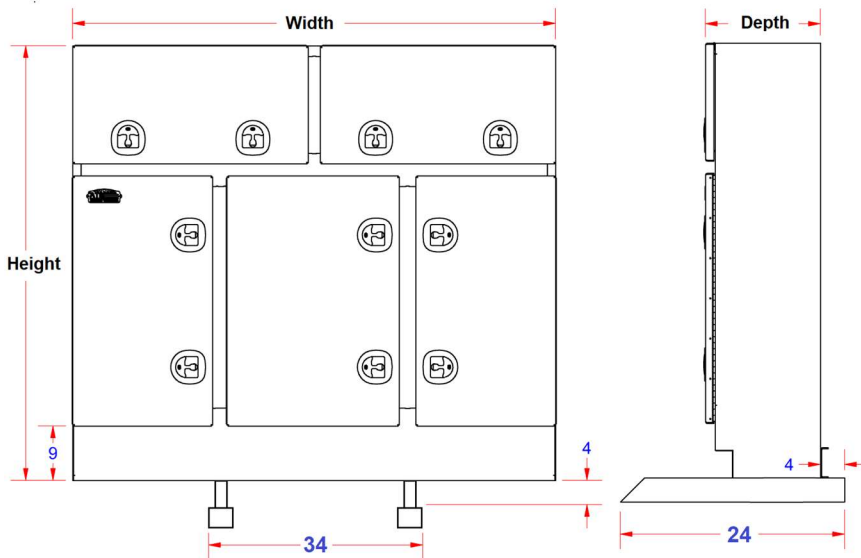

RB – Rack Boxes - Aluminum Triple Side Open Doors

Rack boxes are super heavy duty, high capacity and offer easy access from back of truck. Boxes can be mounted with SX-Beam or flush mount on top of frame. These boxes are perfect for storing your equipment, like chains, binders, straps, tarps or your personal gear or tools. Rack boxes are available in different sizes and can be ordered custom size. All AMERICAN TRUCKBOXES boxes are designed and built to keep your equipment safe and secure.

Shown Options:
Light Bar and
Powder Coated
Body

Mirror Finish
SS Doors

Note: *Box door is available in: Diamond Tread (T) or for Smooth (S) and Mirror (M).

No.	Model Number	Material	Height (in.)	Depth (in.)	Width (in.)	End Door Opening Width (in)	Center Door Opening Width (in)	Door Opening Height (in)	Weight (lb.)
1.	A-RB52-721477T-*IK	.125 Smooth	72	14	77	18-1/2	25-3/8	46-1/8	324
2.	A-RB52-721280T-*IK	.125 Smooth	72	12	80	20	25-3/8	46-1/8	332
3.	A-RB52-721284T-*IK	.125 Smooth	72	12	84	22	25-3/8	46-1/8	346
4.	A-RB52-721684T-*IK	.125 Smooth	72	16	84	22	25-3/8	46-1/8	381
5.	A-RB52-722292T-*IK	.125 Smooth	72	22	92	26	25-3/8	46-1/8	454
6.	A-RB52-721477T-MIK	.125 Smooth/16g SS	72	14	77	18-1/2	25-3/8	46-1/8	362
7.	A-RB52-721280T-MIK	.125 Smooth/16g SS	72	12	80	20	25-3/8	46-1/8	360
8.	A-RB52-721284T-MIK	.125 Smooth/16g SS	72	12	84	22	25-3/8	46-1/8	375
9.	A-RB52-721684T-MIK	.125 Smooth/16g SS	72	16	84	22	25-3/8	46-1/8	425
10.	A-RB52-722292T-MIK	.125 Smooth/16g SS	72	22	92	26	25-3/8	46-1/8	498