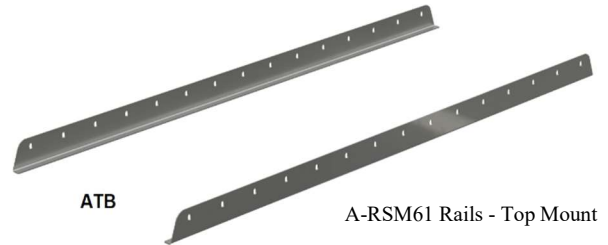

**Description**

- An engineered aluminum construction
- Fully seam welded on all seams and corners
- Stainless steel continuous hinge on full length of lid
- Top open lid with gas springs
- Lockable stainless-steel latch with smooth rotary action
- Adjustable full-length lock striker for positive weather seal
- Optional top rack – with tie down holes: RSM Series
- LED lights
- Torflex axles with aluminum wheels
- Drawer storage compartment for tools and gear organization on larger models.
- Heavy duty slides for easy pull out

A-TP51H-367265S-S

Side View

Back View

No.	Axel Size	Model
1.	250	A
2.	500	B
3.	750	C
4.	1000	D
5.	1250	E
6.	1500	F
7.	1750	G
8.	2000	H
9.	2250	I
10.	2500	J

ATB

A-RSM61 Rails - Top Mount

**Note:** Measurements and weight may vary and will change with trailer design and added options.

No.	Model Number	Material (gauge)	Height (in.)	Length (in.)	Width (in.)	Dim. A	Dim. B	Dim. C	Axles (lbs.)	Wheel Base C/C	Tire (size)	Drawers (Optional)	Weight (lb.)
1.	A-TP50C-304858S-S	1/8" - 3/16	30	48	58	45	67	94	C-T750	64	145/12	No	345
2.	A-TP50C-364858S-S	1/8" - 3/16	36	48	58	52	67	94	C-T750	64	145/12	No	362
3.	A-TP50E-366065S-S	1/8" - 3/16	36	60	65	54	77	112	E-T1250	68	225/75-15	No	410
4.	A-TP50H-367265S-S	1/8" - 3/16	36	72	65	54	77	124	H-T2000	68	225/75-15	No	440
5.	A-TP50H-368465S-S	1/8" - 3/16	36	84	65	54	77	136	H-T2000	68	225/75-15	No	490
6.	A-TP50J-429665S-S	1/8" - 3/16	42	96	65	60	77	148	J-T2500	68	225/75-15	No	560
7.	A-TP51H-367265S-S	1/8" - 3/16	36	72	65	54	77	126	H-T2000	68	225/75-15	Back	492
8.	A-TP51J-429665S-S	1/8" - 3/16	42	96	65	60	77	150	J-T2500	68	225/75-15	Back	615
9.	A-TP55E-368465S-S	1/8" - 3/16	36	84	65	54	77	138	H-T2000	68	225/75-15	3-Back/Sides	614
10.	A-TP55J-429665S-S	1/8" - 3/16	42	96	65	60	77	150	J-T2500	68	225/75-15	3-Back/Sides	745