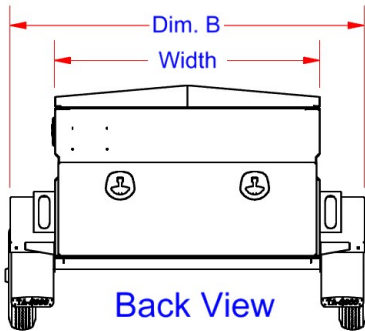

**Description**

- An engineered aluminum construction
- Fully seam welded on all seams and corners
- Stainless steel continuous hinge on full length of lid
- Top open lid with gas springs
- Lockable stainless-steel latch with smooth rotary action
- Adjustable full-length lock striker for positive weather seal
- Optional top rack – with tie down holes: RSM Series
- LED lights
- Torflex axles with aluminum wheels
- Drawer storage compartment for tools and gear organization on larger models.
- Heavy duty slides for easy pull out

A-TP51H-367265S-S

Side View

Back View

No.	Axel Size	Model
1.	250	A
2.	500	B
3.	750	C
4.	1000	D
5.	1250	E
6.	1500	F
7.	1750	G
8.	2000	H
9.	2250	I
10.	2500	J

ATB

A-RSM61 Rails - Top Mount

**Note:** Measurements and weight may vary and will change with trailer design and added options.

No.	Model Number	Material (gauge)	Height (in.)	Length (in.)	Width (in.)	Dim. A	Dim. B	Dim. C	Axles (lbs.)	Wheel Base C/C	Tire (size)	Drawers (Optional)	Weight (lb.)
1.	A-TP50C-304858S-S	1/8" - 3/16	30	48	58	45	67	94	C-T750	64	145/12	No	345
2.	A-TP50C-364858S-S	1/8" - 3/16	36	48	58	52	67	94	C-T750	64	145/12	No	362
3.	A-TP50E-366065S-S	1/8" - 3/16	36	60	65	54	77	112	E-T1250	68	225/75-15	No	410
4.	A-TP50H-367265S-S	1/8" - 3/16	36	72	65	54	77	124	H-T2000	68	225/75-15	No	440
5.	A-TP50H-368465S-S	1/8" - 3/16	36	84	65	54	77	136	H-T2000	68	225/75-15	No	490
6.	A-TP50J-429665S-S	1/8" - 3/16	42	96	65	60	77	148	J-T2500	68	225/75-15	No	560
7.	A-TP51H-367265S-S	1/8" - 3/16	36	72	65	54	77	126	H-T2000	68	225/75-15	Back	492
8.	A-TP51J-429665S-S	1/8" - 3/16	42	96	65	60	77	150	J-T2500	68	225/75-15	Back	615
9.	A-TP55E-368465S-S	1/8" - 3/16	36	84	65	54	77	138	H-T2000	68	225/75-15	3-Back/Sides	614
10.	A-TP55J-429665S-S	1/8" - 3/16	42	96	65	60	77	150	J-T2500	68	225/75-15	3-Back/Sides	745