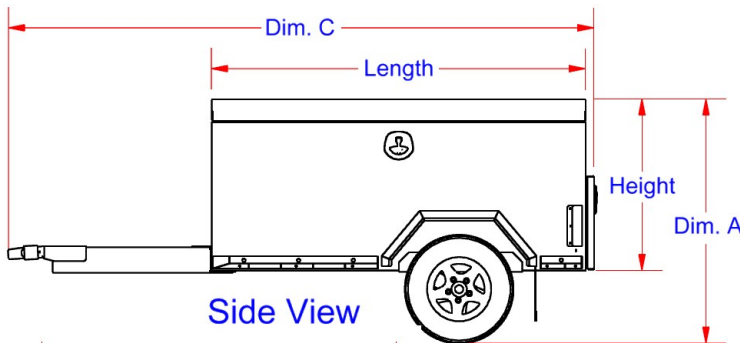

**Description**

- An engineered aluminum construction
- Fully seam welded on all seams and corners
- Stainless steel continuous hinge on full length of lid
- Top open lid with gas springs
- Lockable stainless-steel latch with smooth rotary action
- Adjustable full-length lock striker for positive weather seal
- Optional top rack – with tie down holes: RSM Series
- LED lights
- Torflex axles with aluminum wheels
- Drawer storage compartment for tools and gear organization on larger models.
- Heavy duty slides for easy pull out

A-TP51H-367265S-S

Side View

Back View

No.	Axel Size	Model
1.	250	A
2.	500	B
3.	750	C
4.	1000	D
5.	1250	E
6.	1500	F
7.	1750	G
8.	2000	H
9.	2250	I
10.	2500	J

ATB

A-RSM61 Rails - Top Mount

**Note:** Measurements and weight may vary and will change with trailer design and added options.

No.	Model Number	Material (gauge)	Height (in.)	Length (in.)	Width (in.)	Dim. A	Dim. B	Dim. C	Axles (lbs.)	Wheel Base C/C	Tire (size)	Drawers (Optional)	Weight (lb.)
1.	A-TP50C-304858S-S	1/8" - 3/16	30	48	58	45	67	94	C-T750	64	145/12	No	345
2.	A-TP50C-364858S-S	1/8" - 3/16	36	48	58	52	67	94	C-T750	64	145/12	No	362
3.	A-TP50E-366065S-S	1/8" - 3/16	36	60	65	54	77	112	E-T1250	68	225/75-15	No	410
4.	A-TP50H-367265S-S	1/8" - 3/16	36	72	65	54	77	124	H-T2000	68	225/75-15	No	440
5.	A-TP50H-368465S-S	1/8" - 3/16	36	84	65	54	77	136	H-T2000	68	225/75-15	No	490
6.	A-TP50J-429665S-S	1/8" - 3/16	42	96	65	60	77	148	J-T2500	68	225/75-15	No	560
7.	A-TP51H-367265S-S	1/8" - 3/16	36	72	65	54	77	126	H-T2000	68	225/75-15	Back	492
8.	A-TP51J-429665S-S	1/8" - 3/16	42	96	65	60	77	150	J-T2500	68	225/75-15	Back	615
9.	A-TP55E-368465S-S	1/8" - 3/16	36	84	65	54	77	138	H-T2000	68	225/75-15	3-Back/Sides	614
10.	A-TP55J-429665S-S	1/8" - 3/16	42	96	65	60	77	150	J-T2500	68	225/75-15	3-Back/Sides	745