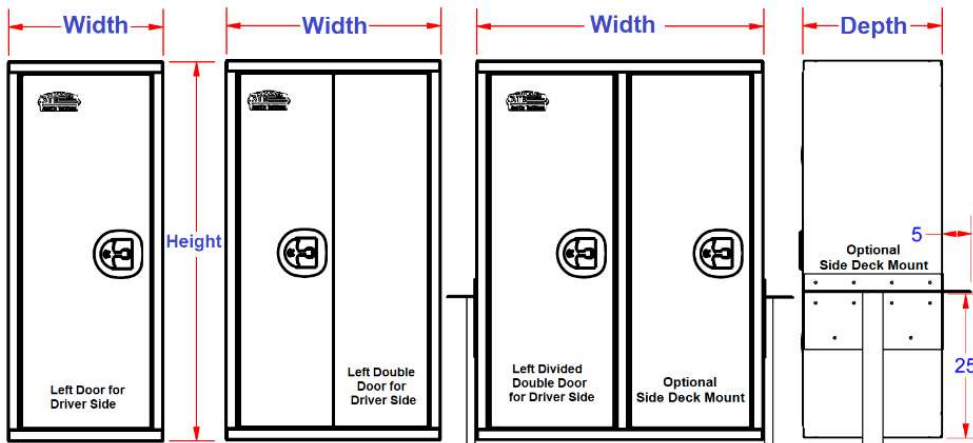

SRD – Service Utility Storage Boxes - Steel - Single & Double Side Open Door(s)

Service utility tank storage boxes are heavy duty and offer easy access to your tank or equipment. Boxes can be mounted on truck flatbed or trailer. These boxes are perfect for storing your tanks, equipment and tools. Tank storage service boxes are available in different sizes, and can be ordered custom size. All AMERICAN TRUCKBOXES boxes are designed and built to keep your equipment safe and secure.

Description

- An engineered steel construction
- Fully seam welded on all seams and corners
- Stainless steel continuous hinge full length of door
- Channel braced reinforced door with gas spring door supports
- Lockable SS Dolphin Tail HD adjustable T-handle latch 3-point
- Rain gutter and automotive type weather seal
- Zinc epoxy primer with MR powder baked topcoat finish
- Removeable divider in drawers
- Heavy adjustable shelves
- Heavy duty drawer slides
- L-shape side deck mount available
- Mounting kit included