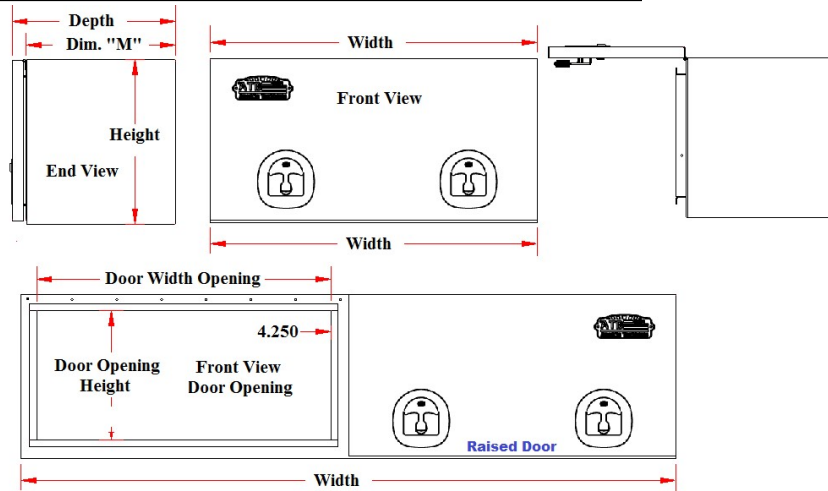

## SG - Service Topside Utility Boxes - Aluminum - Double Drop Open Door

Service topside utility boxes are heavy duty, high capacity and offer easy access to your equipment. Boxes can be mounted on truck rail, flatbed or trailer. These boxes are perfect for storing your equipment, tools and personal gear. Utility boxes are available in different sizes, and can be ordered custom size. All AMERICAN TRUCKBOXES boxes are designed and built to keep your equipment safe and secure.

Top Hinged Box

Aluminum Top Hinged with Storage Bins

**Note:** Box door is available in: Standard = Smooth (S) or for Diamond Tread (T) and Mirror (M) - change end of part number.

No.	Model Number	Material	Height (in.)	Depth (in.)	Width (in.)	Dim. "M" (in.)	Door Opening Height (in.)	Door Opening Width (in.)	Weight (lb.)
1.	A-SG41-161463ST-TT	.100 TP	16	14	63	12	12	59	56
2.	A-SG41-161472ST-TT	.100 TP	16	14	72	12	12	68	63
3.	A-SG41-161488DT-TT	.100 TP	16	14	88	12	12	47	74
4.	A-SG41-181663ST-TT	.100 TP	18	16	63	14	14	59	64
5.	A-SG41-181672ST-TT	.100 TP	18	16	72	14	14	68	72
6.	A-SG41-181688DT-TT	.100 TP	18	16	88	14	14	47	83
7.	A-SG41-181690DT-TT	.100 TP	18	16	90	14	14	41	85
8.	A-SG41-181696DT-TT	.100 TP	18	16	96	14	14	51	89
9.	A-SG41-211672ST-TT	.100 TP	21	16	72	14	17	68	78
10.	A-SG41-211684DT-TT	.100 TP	21	16	84	14	17	46	86
11.	A-SG41-211688DT-TT	.100 TP	21	16	88	14	17	47	90
12.	A-SG41-211696DT-TT	.100 TP	21	16	96	14	17	51	97
13.	A-SG41-241672ST-TT	.100 TP	24	16	72	14	20	68	84
14.	A-SG41-241690DT-TT	.100 TP	24	16	90	14	20	41	92
15.	A-SG41-241696DT-TT	.100 TP	24	16	96	14	20	51	98
16.	A-SG41-241872ST-TT	.100 TP	24	18	72	16	20	68	87
17.	A-SG41-241896DT-TT	.100 TP	24	18	96	16	20	51	104